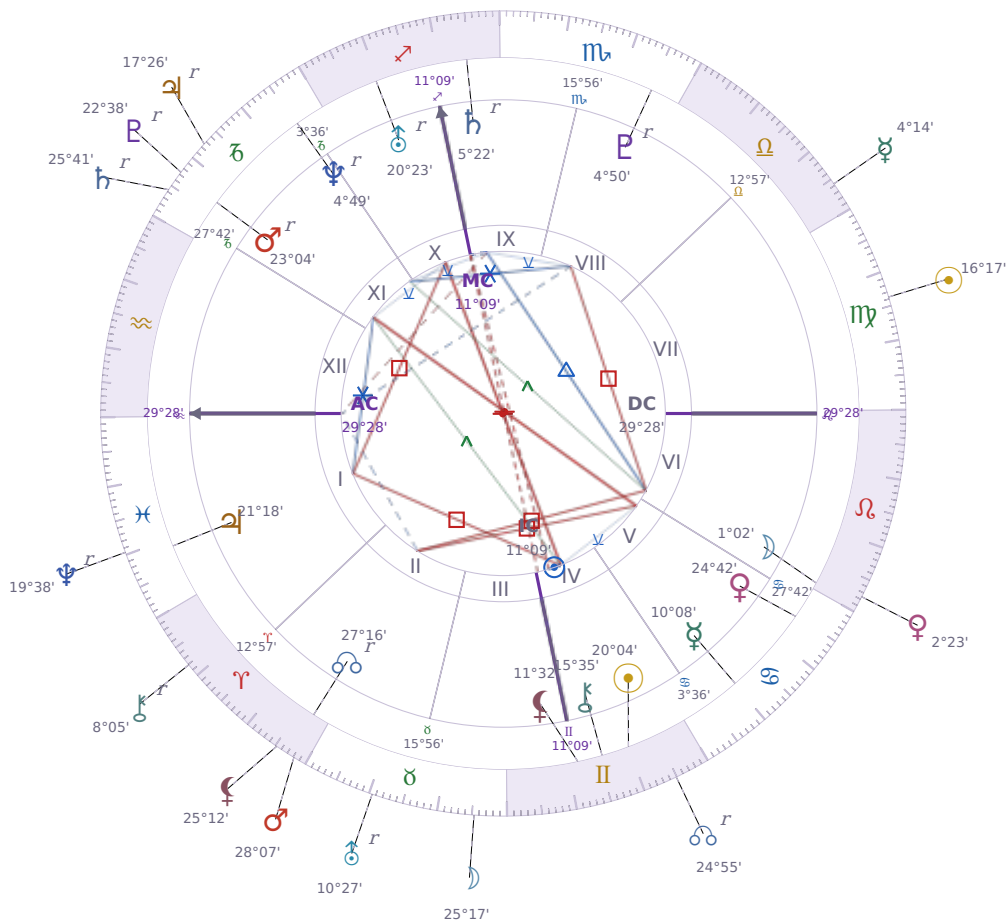

DAILY PERSONAL HOROSCOPE

Shia LaBeouf

American actor (born 1986)

II Gemini June 11, 1986 00:14 Los Angeles

Tuesday, 8 September 2020

TRANSITS FOR TODAY

☉ Sun	in ♍ Virgo	16°17'20"
☾ Moon	in ♉ Taurus	25°17'58"
☿ Mercury	in ♎ Libra	4°14'57"
♀ Venus	in ♌ Leo	2°23'31"
♂ Mars	in ♈ Aries	28°07'36"
♃ Jupiter	in ♏ Capricorn Rx	17°26'22"
♄ Saturn	in ♏ Capricorn Rx	25°41'05"

♅ Uranus	in ♉ Taurus	Rx	10°27'35"
♆ Neptune	in ♋ Pisces	Rx	19°38'18"
♇ Pluto	in ♑ Capricorn	Rx	22°38'47"
♁ Chiron	in ♈ Aries	Rx	8°05'35"
♊ NNode	in ♊ Gemini	Rx	24°55'16"
♁ Lilith	in ♈ Aries		25°12'50"