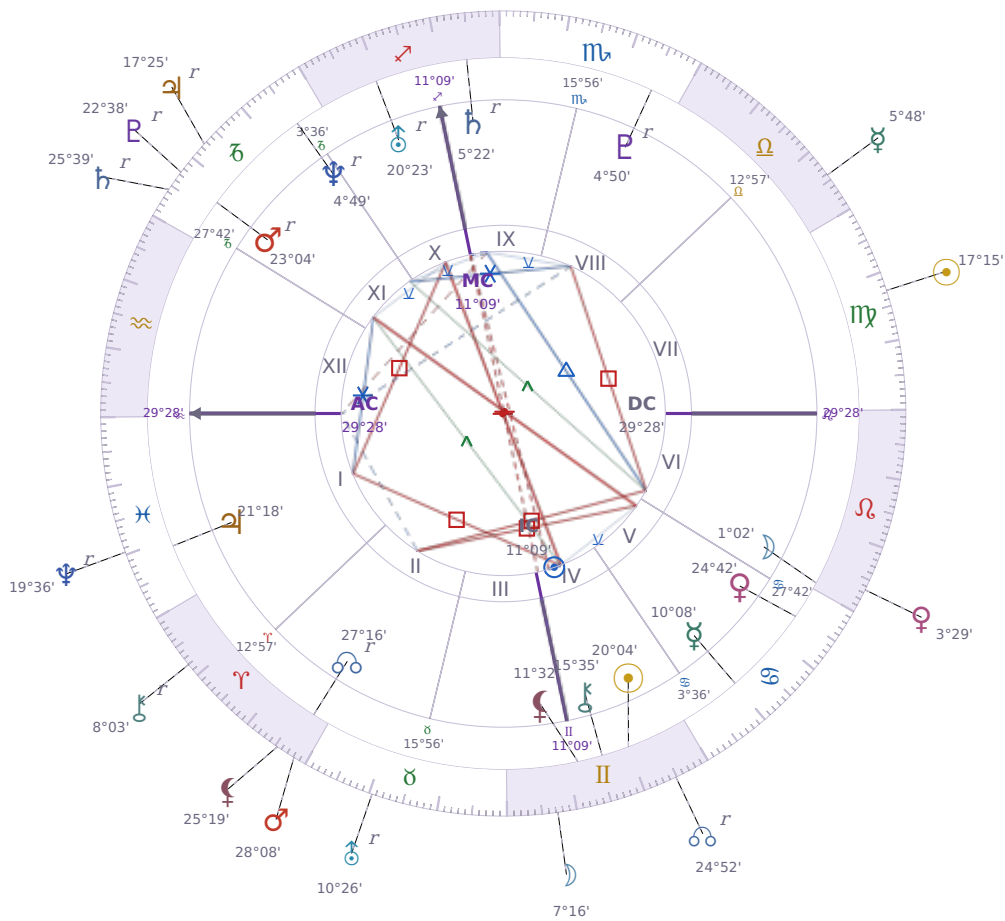

DAILY PERSONAL HOROSCOPE

## Shia LaBeouf

American actor (born 1986)

♊ Gemini June 11, 1986 00:14 Los Angeles

**Wednesday, 9 September 2020**

TRANSITS FOR TODAY

☉ Sun	in ♍ Virgo	17°15'36"
☾ Moon	in ♊ Gemini	7°16'21"
☿ Mercury	in ♎ Libra	5°48'05"
♀ Venus	in ♌ Leo	3°29'19"
♂ Mars	in ♈ Aries	28°08'25"
♃ Jupiter	in ♐ Capricorn Rx	17°25'36"
♄ Saturn	in ♐ Capricorn Rx	25°39'09"

## KEY TRANSIT FACTORS