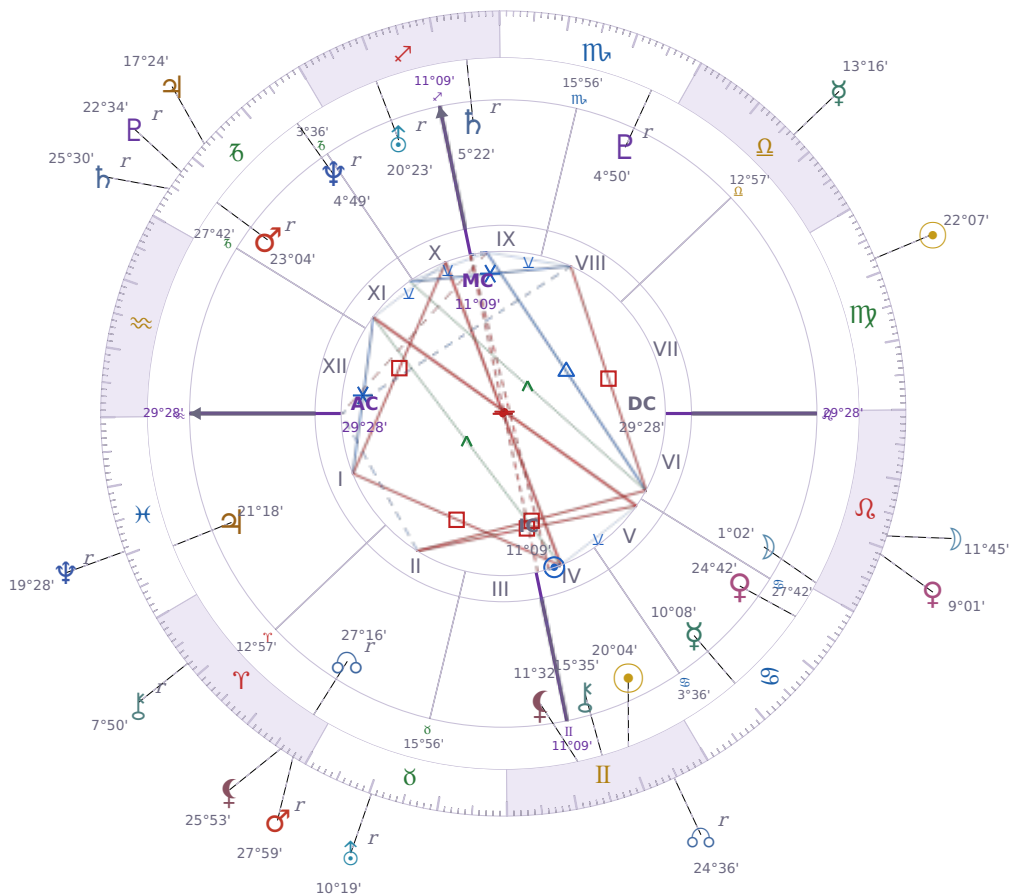

DAILY PERSONAL HOROSCOPE

Shia LaBeouf

American actor (born 1986)

♊ Gemini June 11, 1986 00:14 Los Angeles

Monday, 14 September 2020

TRANSITS FOR TODAY

☉ Sun	in ♎ Virgo	22°07'31"
☾ Moon	in ♌ Leo	11°45'24"
☿ Mercury	in ♎ Libra	13°16'22"
♀ Venus	in ♌ Leo	9°01'33"
♂ Mars	in ♈ Aries Rx	27°59'14"
♃ Jupiter	in ♐ Capricorn	17°24'36"
♄ Saturn	in ♐ Capricorn Rx	25°30'51"

♅ Uranus	in ♉ Taurus	Rx	10°19'59"
♆ Neptune	in ♋ Pisces	Rx	19°28'23"
♇ Pluto	in ♑ Capricorn	Rx	22°34'57"
♁ Chiron	in ♈ Aries	Rx	7°50'26"
♊ NNode	in ♊ Gemini	Rx	24°36'13"
♁ Lilith	in ♈ Aries		25°53'03"