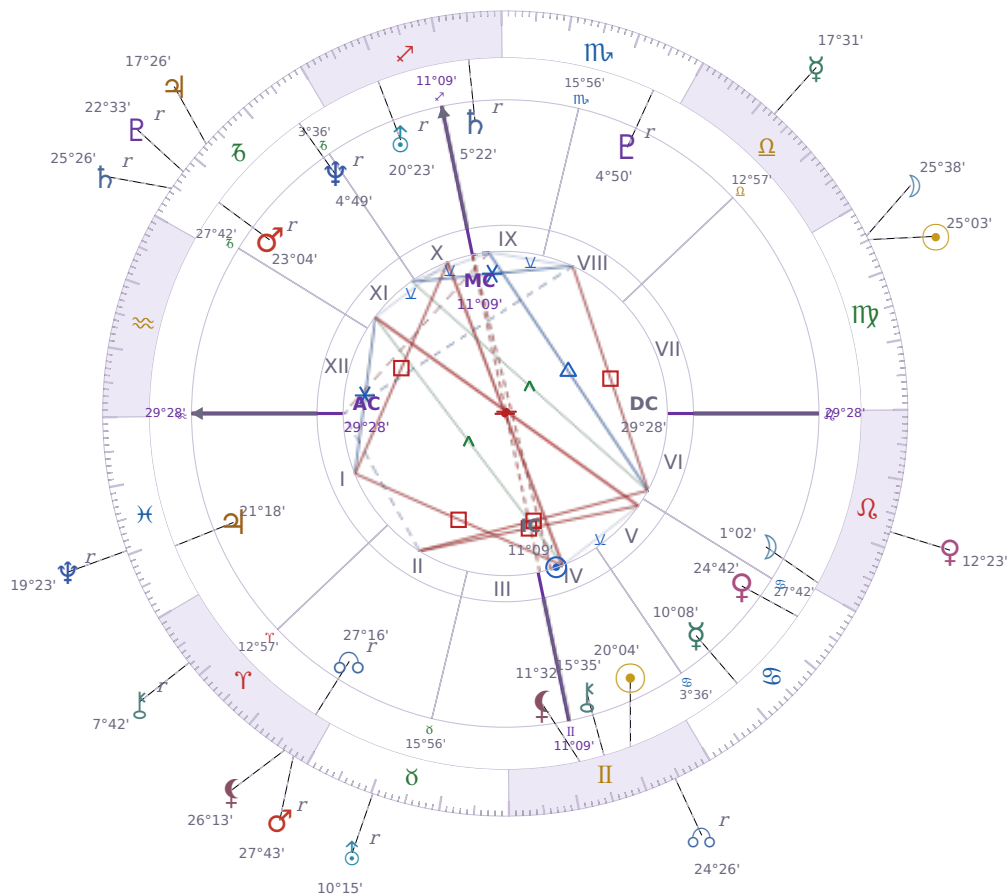

DAILY PERSONAL HOROSCOPE

## Shia LaBeouf

American actor (born 1986)

♊ Gemini June 11, 1986 00:14 Los Angeles

**Thursday, 17 September 2020**