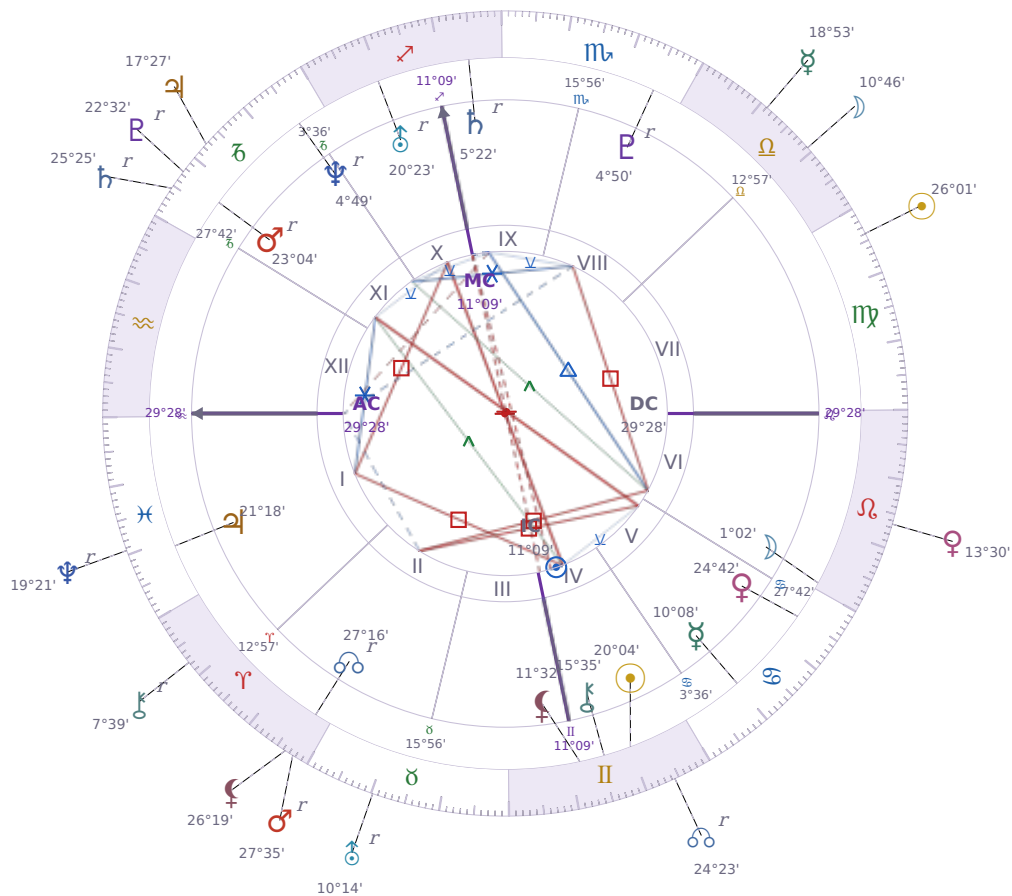

DAILY PERSONAL HOROSCOPE

Shia LaBeouf

American actor (born 1986)

♊ Gemini June 11, 1986 00:14 Los Angeles

Friday, 18 September 2020

TRANSITS FOR TODAY

☉ Sun	in ♍ Virgo	26°01'40"
☾ Moon	in ♎ Libra	10°46'36"
☿ Mercury	in ♎ Libra	18°53'43"
♀ Venus	in ♌ Leo	13°30'52"
♂ Mars	in ♈ Aries Rx	27°35'59"
♃ Jupiter	in ♐ Capricorn	17°27'17"
♄ Saturn	in ♐ Capricorn Rx	25°25'53"

♅ Uranus	in ♉ Taurus Rx	10°14'04"
♆ Neptune	in ♋ Pisces Rx	19°21'48"
♇ Pluto	in ♑ Capricorn Rx	22°32'54"
♁ Chiron	in ♈ Aries Rx	7°39'59"
♊ NNode	in ♊ Gemini Rx	24°23'30"
♁ Lilith	in ♈ Aries	26°19'51"

NATAL PLANETS