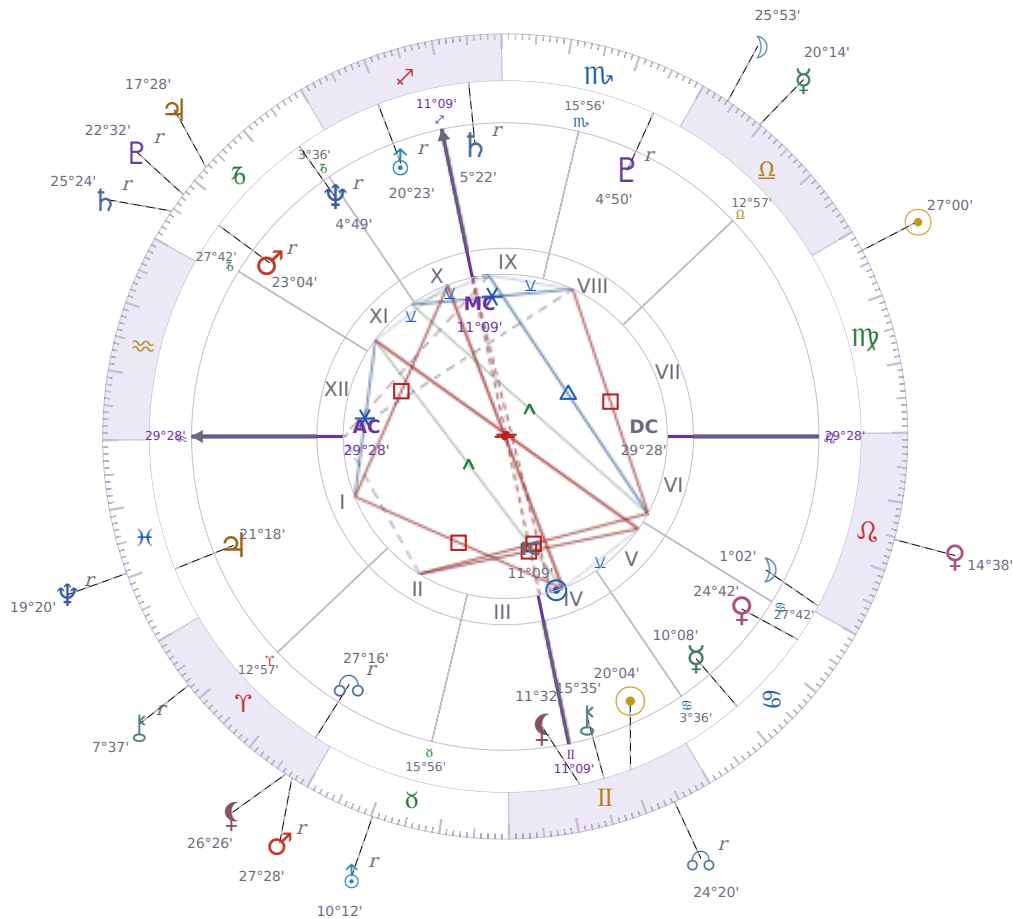

DAILY PERSONAL HOROSCOPE

## Shia LaBeouf

American actor (born 1986)

♊ Gemini June 11, 1986 00:14 Los Angeles

**Saturday, 19 September 2020**

TRANSITS FOR TODAY

☉ Sun	in ♏ Virgo	27°00'17"
☾ Moon	in ♎ Libra	25°53'58"
☿ Mercury	in ♎ Libra	20°14'56"
♀ Venus	in ♌ Leo	14°38'38"
♂ Mars	in ♈ Aries Rx	27°28'01"
♃ Jupiter	in ♐ Capricorn	17°28'26"
♄ Saturn	in ♐ Capricorn Rx	25°24'52"