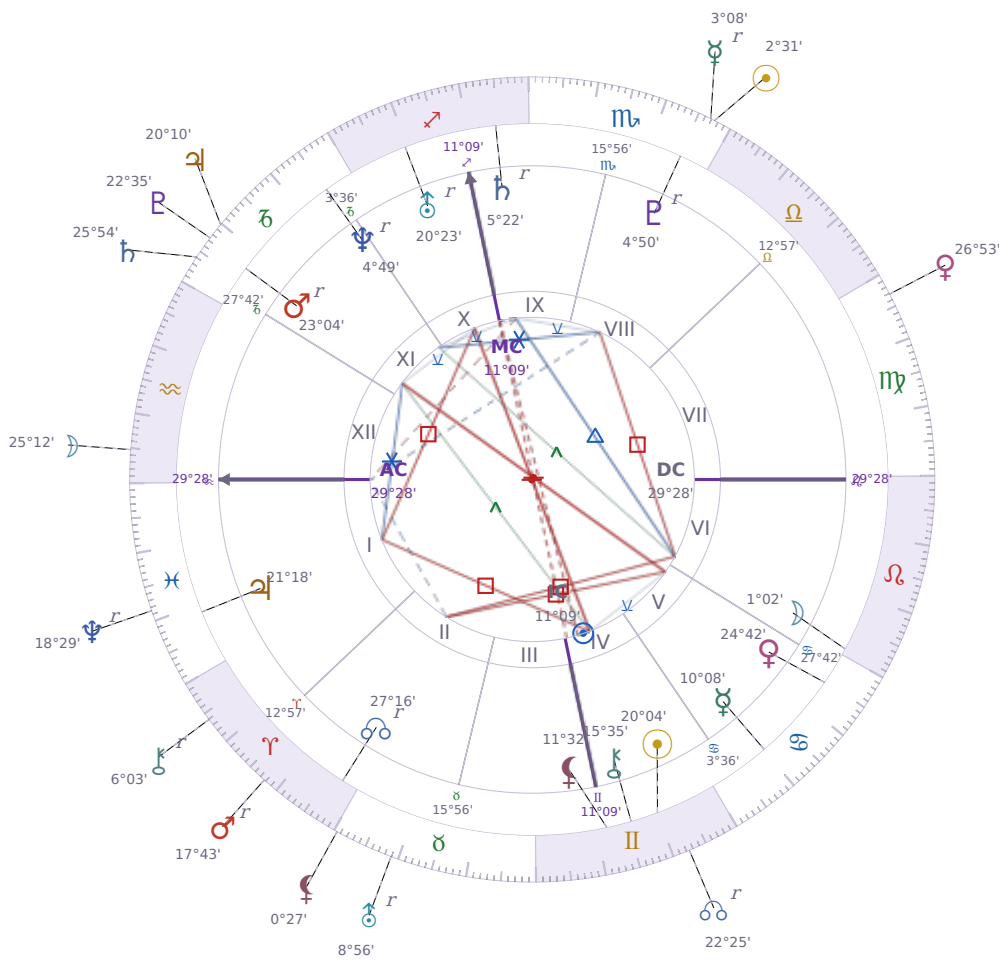

DAILY PERSONAL HOROSCOPE

## Shia LaBeouf

American actor (born 1986)

♊ Gemini June 11, 1986 00:14 Los Angeles

**Sunday, 25 October 2020**

TRANSITS FOR TODAY

☉ Sun	in ♏ Scorpio	2°31'57"
☾ Moon	in ♒ Aquarius	25°12'29"
☿ Mercury	in ♏ Scorpio Rx	3°08'06"
♀ Venus	in ♍ Virgo	26°53'34"
♂ Mars	in ♈ Aries Rx	17°43'53"
♃ Jupiter	in ♑ Capricorn	20°10'49"
♄ Saturn	in ♑ Capricorn	25°54'24"

## KEY TRANSIT FACTORS