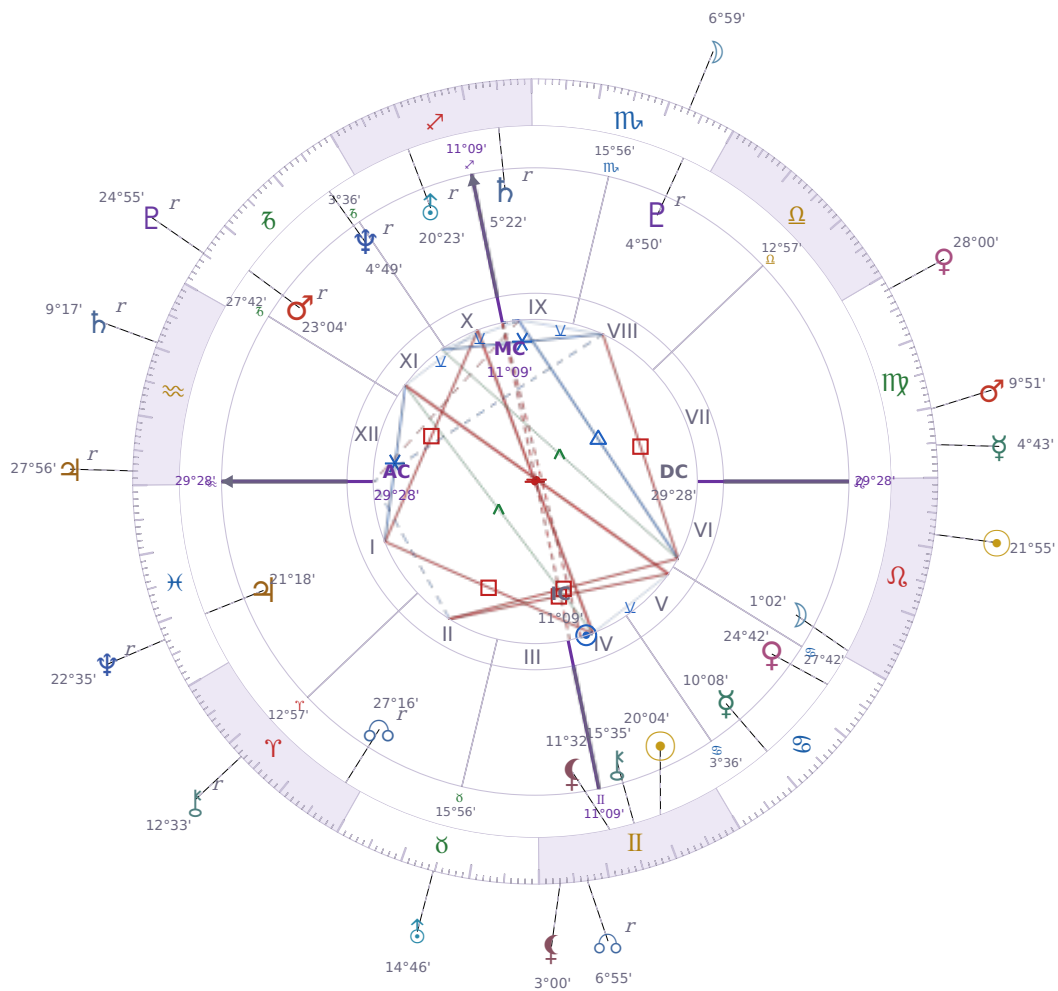

DAILY PERSONAL HOROSCOPE

Shia LaBeouf

American actor (born 1986)

II Gemini June 11, 1986 00:14 Los Angeles

Saturday, 14 August 2021

TRANSITS FOR TODAY

☉ Sun	in ♌ Leo	21°55'17"
☾ Moon	in ♏ Scorpio	6°59'35"
☿ Mercury	in ♍ Virgo	4°43'34"
♀ Venus	in ♍ Virgo	28°00'22"
♂ Mars	in ♍ Virgo	9°51'32"
♃ Jupiter	in ♒ Aquarius Rx	27°56'58"
♄ Saturn	in ♒ Aquarius Rx	9°17'05"

♅ Uranus	in ♉ Taurus	14°46'49"
♆ Neptune	in ♋ Pisces Rx	22°35'10"
♇ Pluto	in ♑ Capricorn Rx	24°55'40"
♁ Chiron	in ♈ Aries Rx	12°33'23"
♁ NNode	in ♊ Gemini Rx	6°55'03"
♁ Lilith	in ♊ Gemini	3°00'24"

NATAL PLANETS