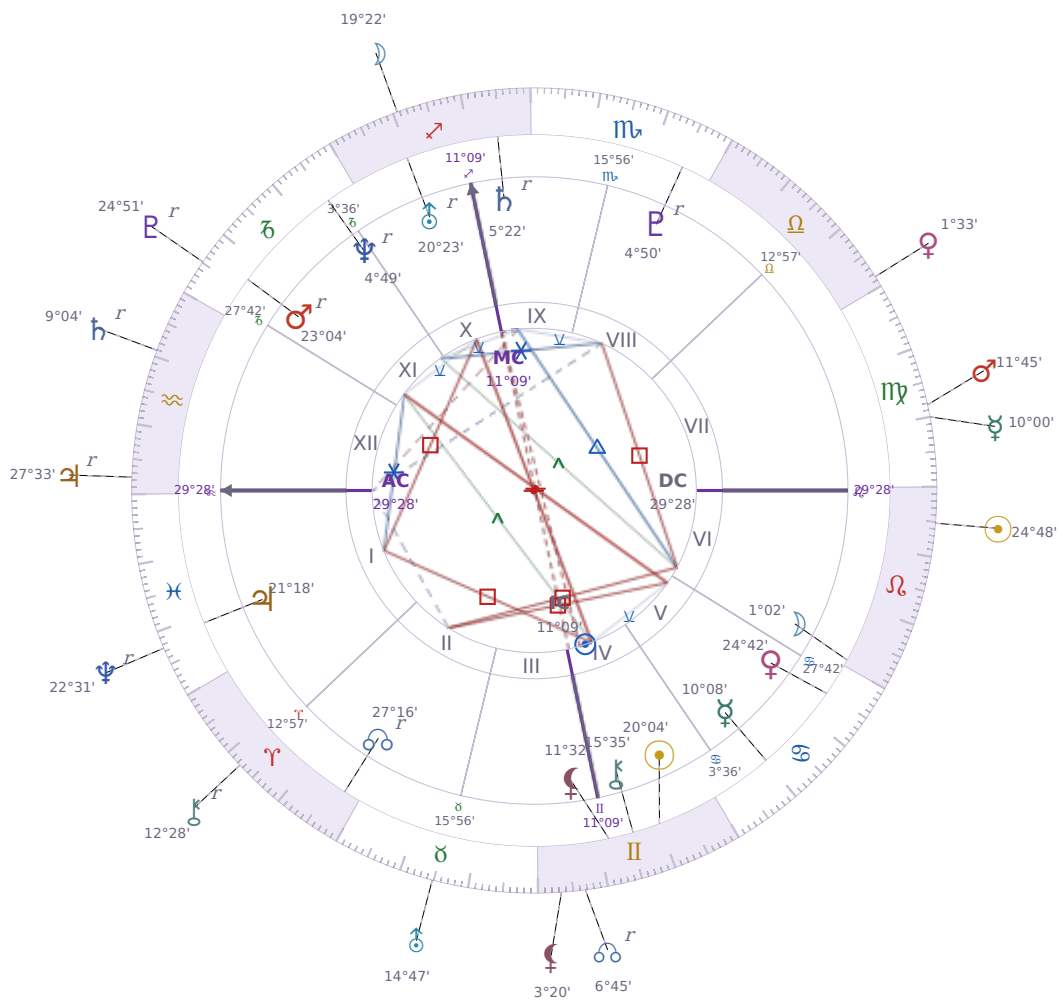

DAILY PERSONAL HOROSCOPE

Shia LaBeouf

American actor (born 1986)

♊ Gemini June 11, 1986 00:14 Los Angeles

Tuesday, 17 August 2021

TRANSITS FOR TODAY

☉ Sun	in ♌ Leo	24°48'16"
☾ Moon	in ♏ Sagittarius	19°22'13"
☿ Mercury	in ♍ Virgo	10°00'10"
♀ Venus	in ♎ Libra	1°33'14"
♂ Mars	in ♍ Virgo	11°45'33"
♃ Jupiter	in ♒ Aquarius Rx	27°33'29"
♄ Saturn	in ♒ Aquarius Rx	9°04'21"