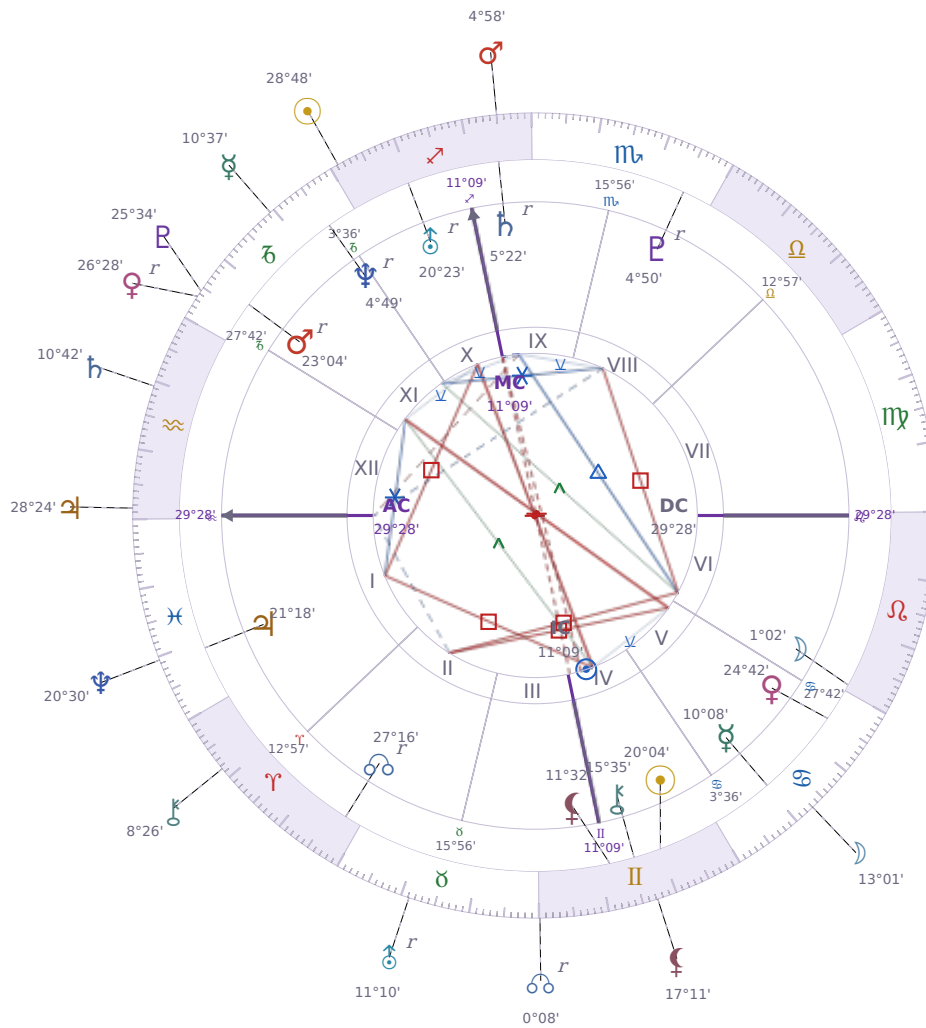

DAILY PERSONAL HOROSCOPE

Shia LaBeouf

American actor (born 1986)

II Gemini June 11, 1986 00:14 Los Angeles

Monday, 20 December 2021

TRANSITS FOR TODAY

☉ Sun	in ♏ Sagittarius	28°48'46"
☾ Moon	in ♋ Cancer	13°01'57"
☿ Mercury	in ♑ Capricorn	10°37'32"
♀ Venus	in ♑ Capricorn Rx	26°28'02"
♂ Mars	in ♏ Sagittarius	4°58'05"
♃ Jupiter	in ♒ Aquarius	28°24'36"
♄ Saturn	in ♒ Aquarius	10°42'32"

♅ Uranus	in ♉ Taurus Rx	11°10'39"
♆ Neptune	in ♋ Pisces	20°30'25"
♇ Pluto	in ♏ Capricorn	25°34'32"
♁ Chiron	in ♈ Aries	8°26'13"
♊ NNode	in ♊ Gemini Rx	0°08'22"
♁ Lilith	in ♊ Gemini	17°11'08"

NATAL PLANETS