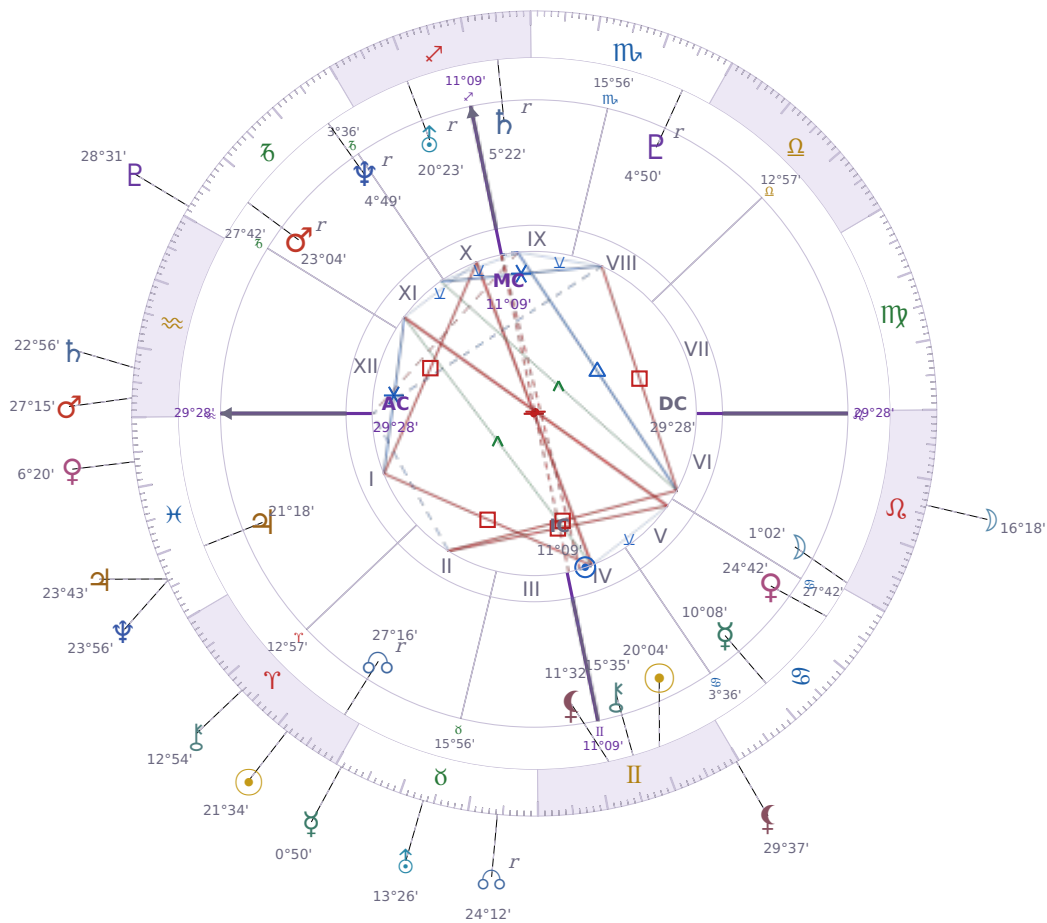

DAILY PERSONAL HOROSCOPE

Shia LaBeouf

American actor (born 1986)

♊ Gemini June 11, 1986 00:14 Los Angeles

Monday, 11 April 2022

TRANSITS FOR TODAY

☉ Sun	in ♈ Aries	21°34'59"
☾ Moon	in ♌ Leo	16°18'29"
☿ Mercury	in ♉ Taurus	0°50'24"
♀ Venus	in ♋ Pisces	6°20'14"
♂ Mars	in ♈ Aquarius	27°15'25"
♃ Jupiter	in ♋ Pisces	23°43'36"
♄ Saturn	in ♈ Aquarius	22°56'38"

♅ Uranus	in ♉ Taurus	13°26'42"
♆ Neptune	in ♋ Pisces	23°56'28"
♇ Pluto	in ♏ Capricorn	28°31'05"
♁ Chiron	in ♈ Aries	12°54'09"
♁ NNode	in ♉ Taurus Rx	24°12'32"
♁ Lilith	in ♊ Gemini	29°37'07"

NATAL PLANETS

KEY DATE

☿ Mercury enters ♉ Taurus

Mercury moving into *Taurus* shifts how you **communicate and think** — you'll notice yourself speaking more slowly, choosing words with care instead of rushing through sentences. At work and in conversations, people tend to **focus on practical details** and want concrete facts rather than abstract ideas, which means discussions about money, plans, or decisions take longer but reach clearer agreements. This transit makes most people **stick to their positions** once they've decided something, so expect less back-and-forth and more people digging in on what they actually believe.