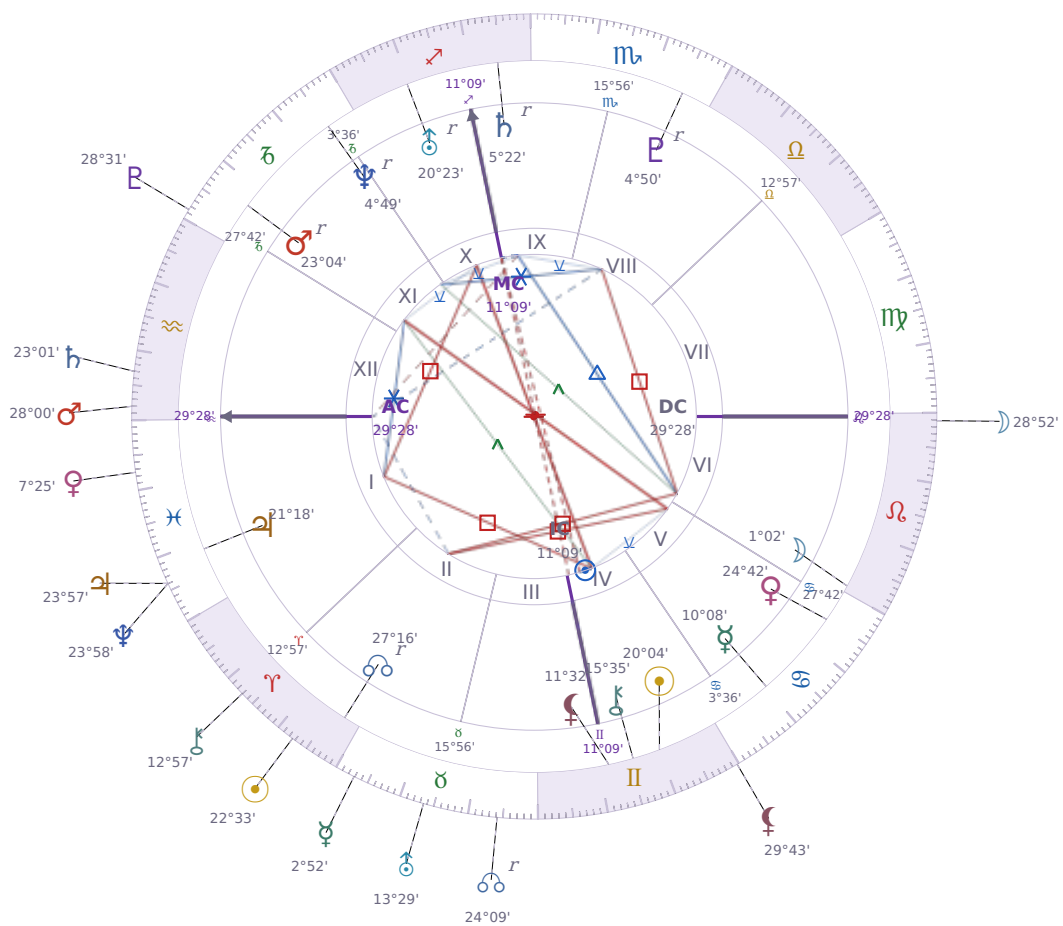

DAILY PERSONAL HOROSCOPE

Shia LaBeouf

American actor (born 1986)

♊ Gemini June 11, 1986 00:14 Los Angeles

Tuesday, 12 April 2022

TRANSITS FOR TODAY

☉ Sun	in ♈ Aries	22°33'50"
☾ Moon	in ♌ Leo	28°52'20"
☿ Mercury	in ♉ Taurus	2°52'27"
♀ Venus	in ♓ Pisces	7°25'45"
♂ Mars	in ♈ Aquarius	28°00'46"
♃ Jupiter	in ♓ Pisces	23°57'14"
♄ Saturn	in ♈ Aquarius	23°01'25"

♅ Uranus	in ♉ Taurus	13°29'59"
♆ Neptune	in ♋ Pisces	23°58'32"
♇ Pluto	in ♑ Capricorn	28°31'36"
♁ Chiron	in ♈ Aries	12°57'39"
♁ NNode	in ♉ Taurus Rx	24°09'21"
♁ Lilith	in ♊ Gemini	29°43'47"

NATAL PLANETS