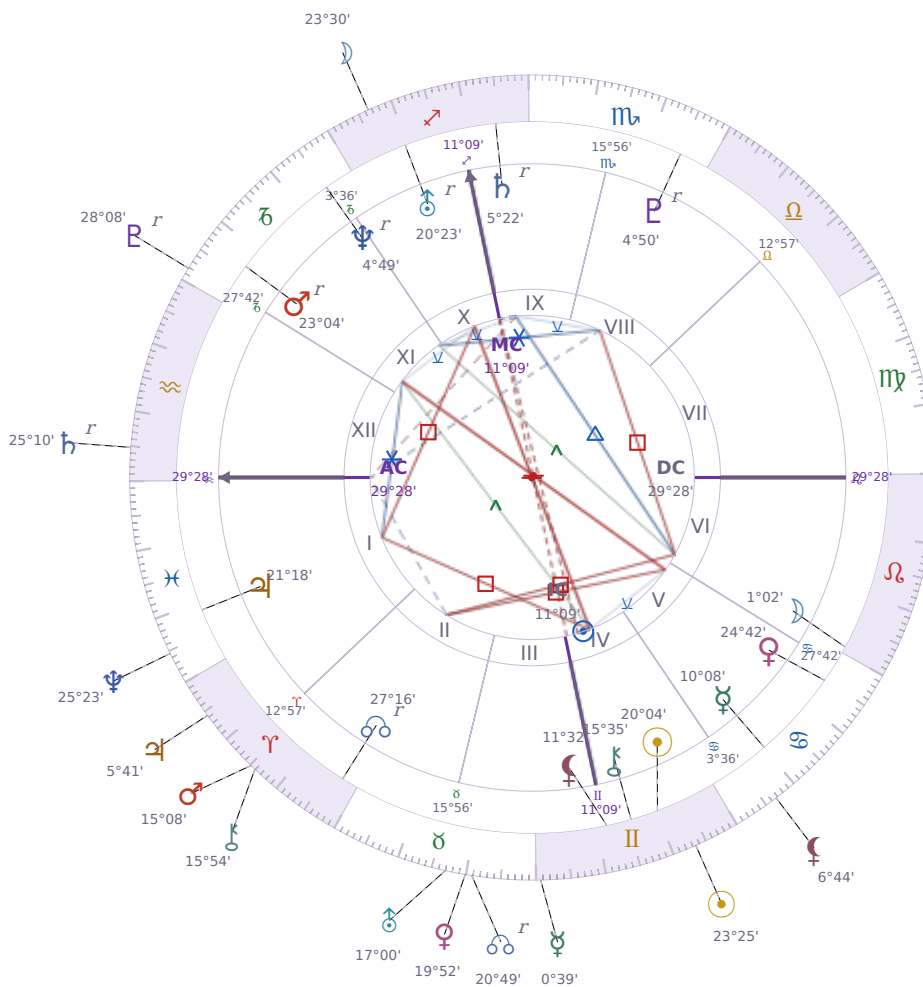

DAILY PERSONAL HOROSCOPE

Shia LaBeouf

American actor (born 1986)

♊ Gemini June 11, 1986 00:14 Los Angeles

Tuesday, 14 June 2022

TRANSITS FOR TODAY

☉ Sun	in ♊ Gemini	23°25'42"
☾ Moon	in ♏ Sagittarius	23°30'35"
☿ Mercury	in ♊ Gemini	0°39'44"
♀ Venus	in ♉ Taurus	19°52'56"
♂ Mars	in ♈ Aries	15°08'41"
♃ Jupiter	in ♈ Aries	5°41'18"
♄ Saturn	in ♈ Aquarius Rx	25°10'42"

♅ Uranus	in ♉ Taurus	17°00'00"
♆ Neptune	in ♋ Pisces	25°23'27"
♇ Pluto	in ♐ Capricorn Rx	28°08'30"
♁ Chiron	in ♈ Aries	15°54'37"
♁ NNode	in ♉ Taurus Rx	20°49'12"
♁ Lilith	in ♋ Cancer	6°44'32"

NATAL PLANETS