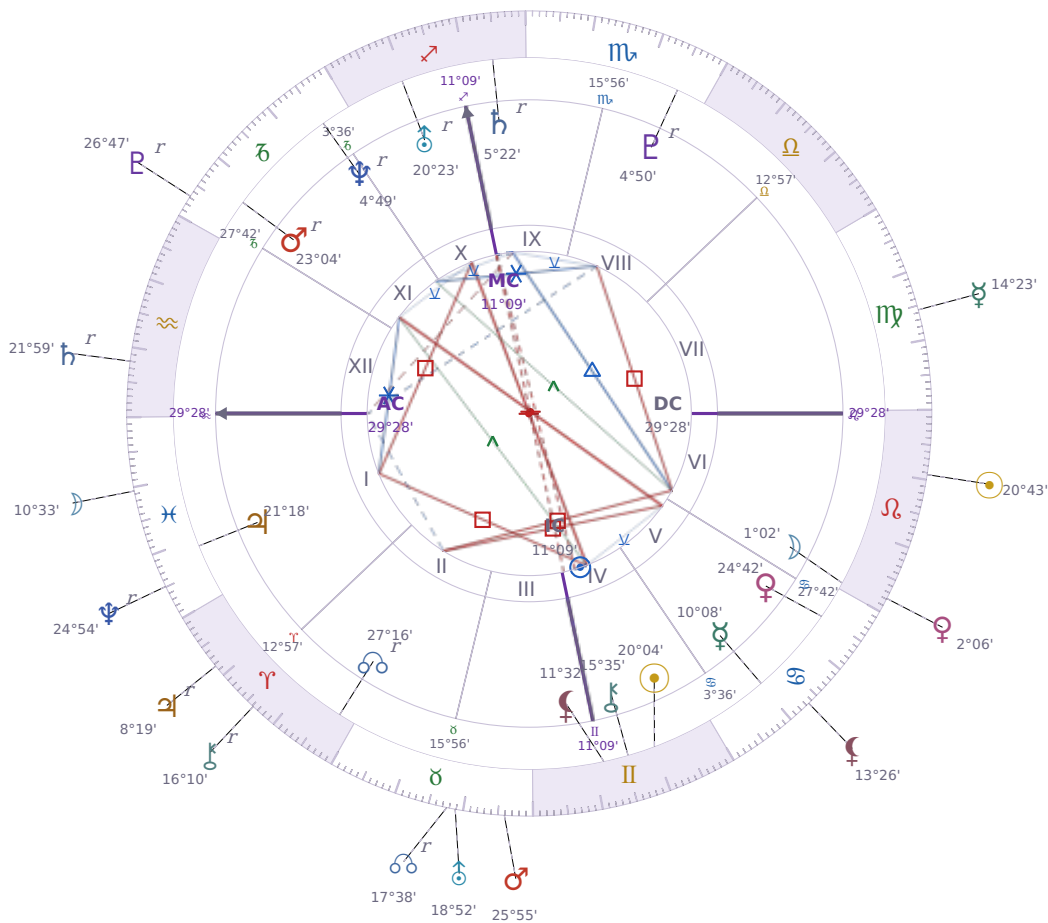

## DAILY PERSONAL HOROSCOPE

### Shia LaBeouf

American actor (born 1986)

♊ Gemini June 11, 1986 00:14 Los Angeles

**Saturday, 13 August 2022**