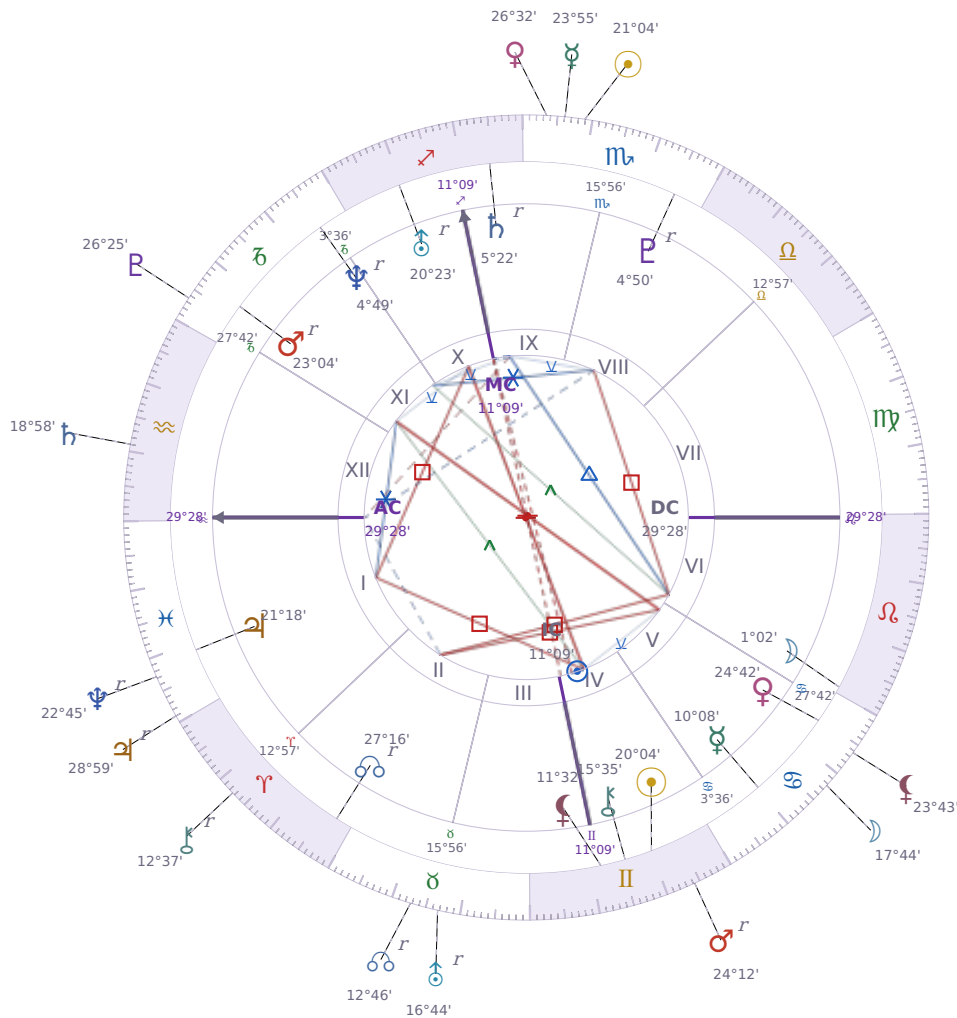

DAILY PERSONAL HOROSCOPE

Shia LaBeouf

American actor (born 1986)

♊ Gemini June 11, 1986 00:14 Los Angeles

Sunday, 13 November 2022

TRANSITS FOR TODAY

☉ Sun	in ♏ Scorpio	21°04'44"
☾ Moon	in ♋ Cancer	17°44'31"
☿ Mercury	in ♏ Scorpio	23°55'14"
♀ Venus	in ♏ Scorpio	26°32'33"
♂ Mars	in ♊ Gemini Rx	24°12'06"
♃ Jupiter	in ♓ Pisces Rx	28°59'18"
♄ Saturn	in ♒ Aquarius	18°58'39"