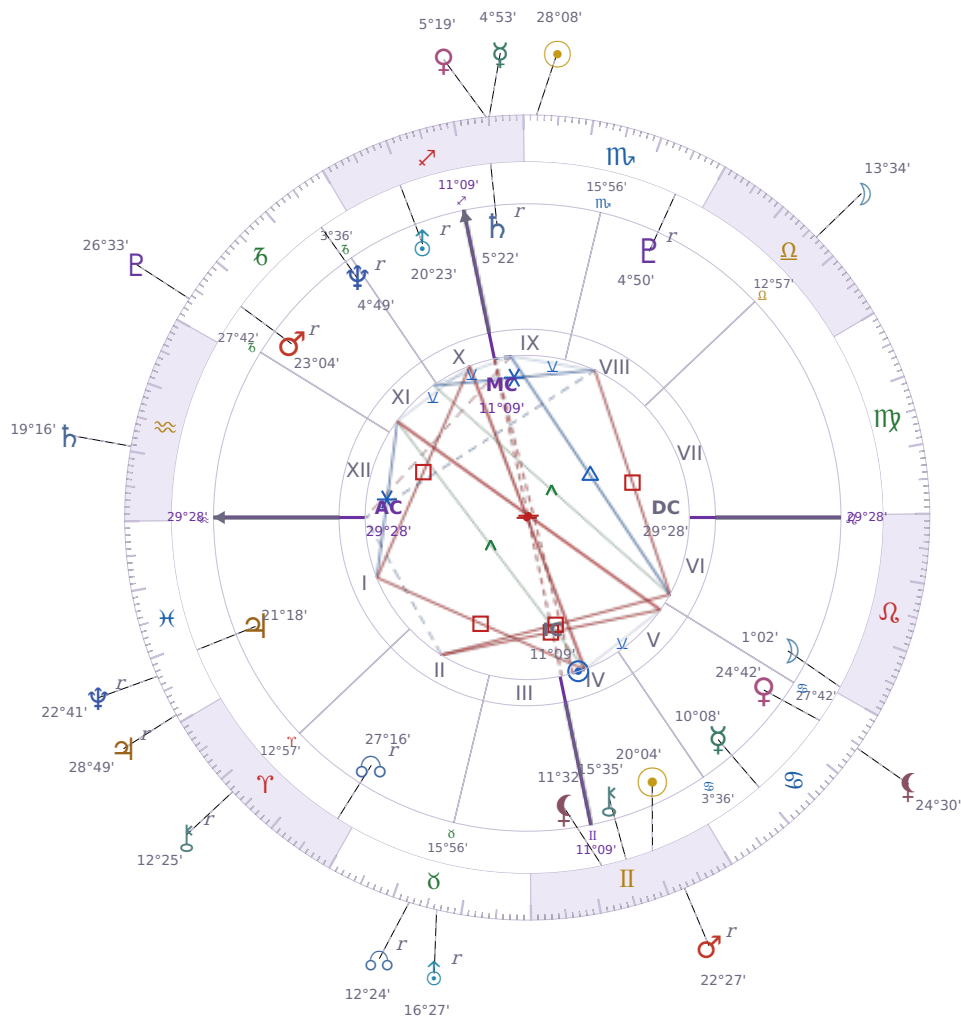

## DAILY PERSONAL HOROSCOPE

### Shia LaBeouf

American actor (born 1986)

♊ Gemini June 11, 1986 00:14 Los Angeles

**Sunday, 20 November 2022**

## KEY TRANSIT FACTORS