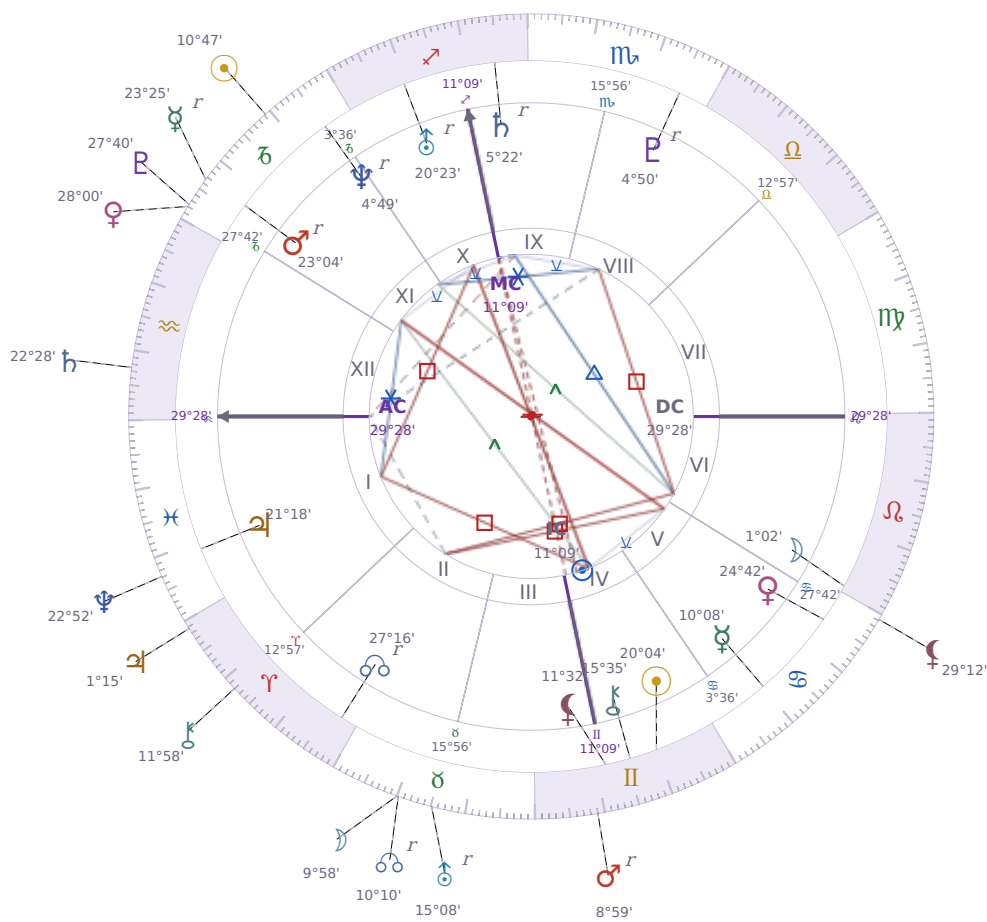

DAILY PERSONAL HOROSCOPE

Shia LaBeouf

American actor (born 1986)

♊ Gemini June 11, 1986 00:14 Los Angeles

Sunday, 1 January 2023

TRANSITS FOR TODAY

☉ Sun	in ♑ Capricorn	10°47'36"
☾ Moon	in ♉ Taurus	9°58'27"
☿ Mercury	in ♑ Capricorn Rx	23°25'24"
♀ Venus	in ♑ Capricorn	28°00'32"
♂ Mars	in ♊ Gemini Rx	8°59'16"
♃ Jupiter	in ♈ Aries	1°15'13"
♄ Saturn	in ♒ Aquarius	22°28'08"

♅ Uranus	in ♉ Taurus Rx	15°08'18"
♆ Neptune	in ♓ Pisces	22°52'43"
♇ Pluto	in ♑ Capricorn	27°40'25"
♁ Chiron	in ♈ Aries	11°58'23"
♁ NNode	in ♉ Taurus Rx	10°10'38"
♁ Lilith	in ♋ Cancer	29°12'28"

NATAL PLANETS