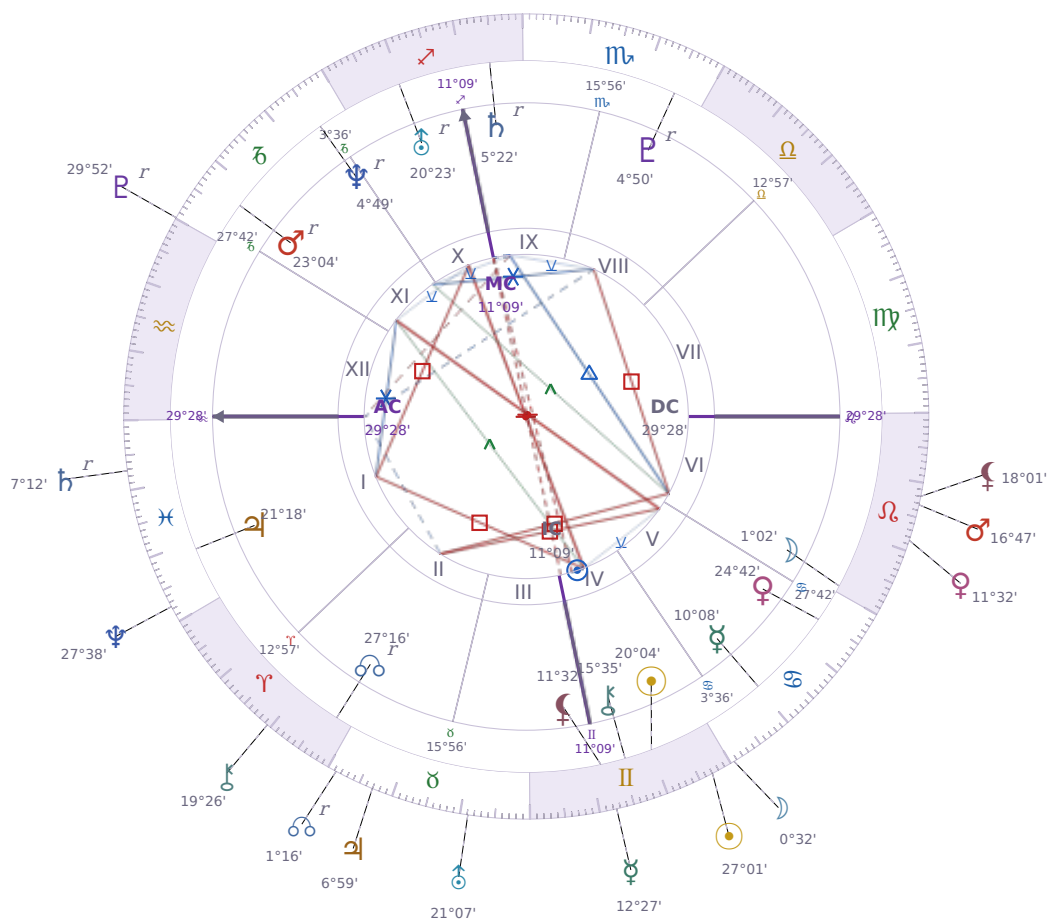

DAILY PERSONAL HOROSCOPE

Shia LaBeouf

American actor (born 1986)

♊ Gemini June 11, 1986 00:14 Los Angeles

Sunday, 18 June 2023

TRANSITS FOR TODAY

☉ Sun	in ♊ Gemini	27°01'03"
☾ Moon	in ♋ Cancer	0°32'08"
☿ Mercury	in ♊ Gemini	12°27'14"
♀ Venus	in ♌ Leo	11°32'34"
♂ Mars	in ♌ Leo	16°47'41"
♃ Jupiter	in ♉ Taurus	6°59'01"
♄ Saturn	in ♓ Pisces Rx	7°12'37"

♅ Uranus	in ♉ Taurus	21°07'17"
♆ Neptune	in ♋ Pisces	27°38'44"
♇ Pluto	in ♑ Capricorn Rx	29°52'20"
♁ Chiron	in ♈ Aries	19°26'25"
♊ NNode	in ♉ Taurus Rx	1°16'53"
♁ Lilith	in ♌ Leo	18°01'51"

NATAL PLANETS