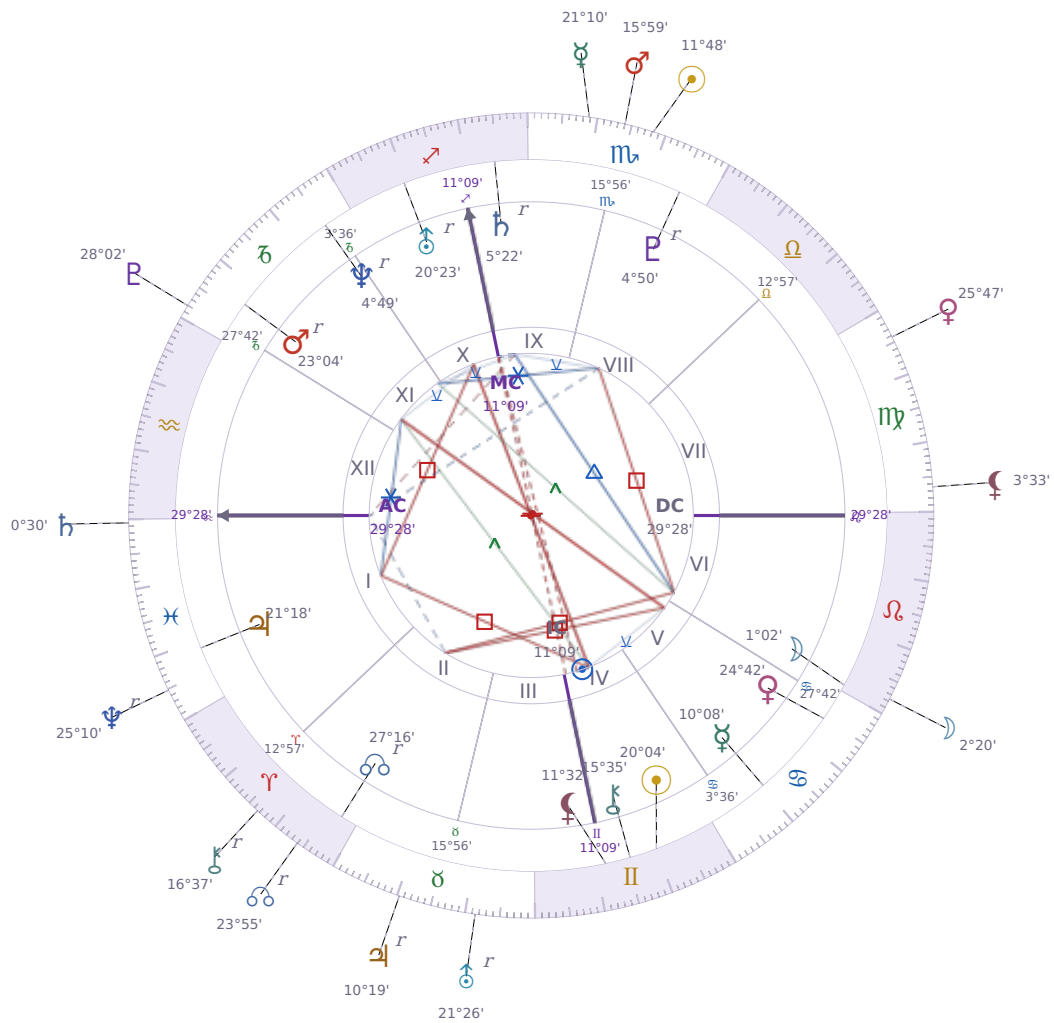

DAILY PERSONAL HOROSCOPE

Shia LaBeouf

American actor (born 1986)

♊ Gemini June 11, 1986 00:14 Los Angeles

Saturday, 4 November 2023

TRANSITS FOR TODAY

☉ Sun	in ♏ Scorpio	11°48'00"
☾ Moon	in ♌ Leo	2°20'43"
☿ Mercury	in ♏ Scorpio	21°10'16"
♀ Venus	in ♍ Virgo	25°47'49"
♂ Mars	in ♏ Scorpio	15°59'08"
♃ Jupiter	in ♉ Taurus Rx	10°19'59"
♄ Saturn	in ♓ Pisces	0°30'49"

♅ Uranus	in ♉ Taurus Rx	21°26'37"
♆ Neptune	in ♓ Pisces Rx	25°10'08"
♇ Pluto	in ♑ Capricorn	28°02'15"
♁ Chiron	in ♈ Aries Rx	16°37'14"
♊ NNode	in ♈ Aries Rx	23°55'16"
♁ Lilith	in ♍ Virgo	3°33'58"

NATAL PLANETS

KEY DATE

♄ Saturn stations Direct

Saturn turning direct means **stuck decisions and delayed projects** can finally move again after months of standing still. What felt unclear or blocked in your work, finances, or long-term plans becomes **clearer and actionable** as *Saturn* pushes forward. The pattern most people notice is **real progress on what matters** — whether that's getting a commitment from someone, finishing something you started, or seeing results from hard work you put in during the retrograde.