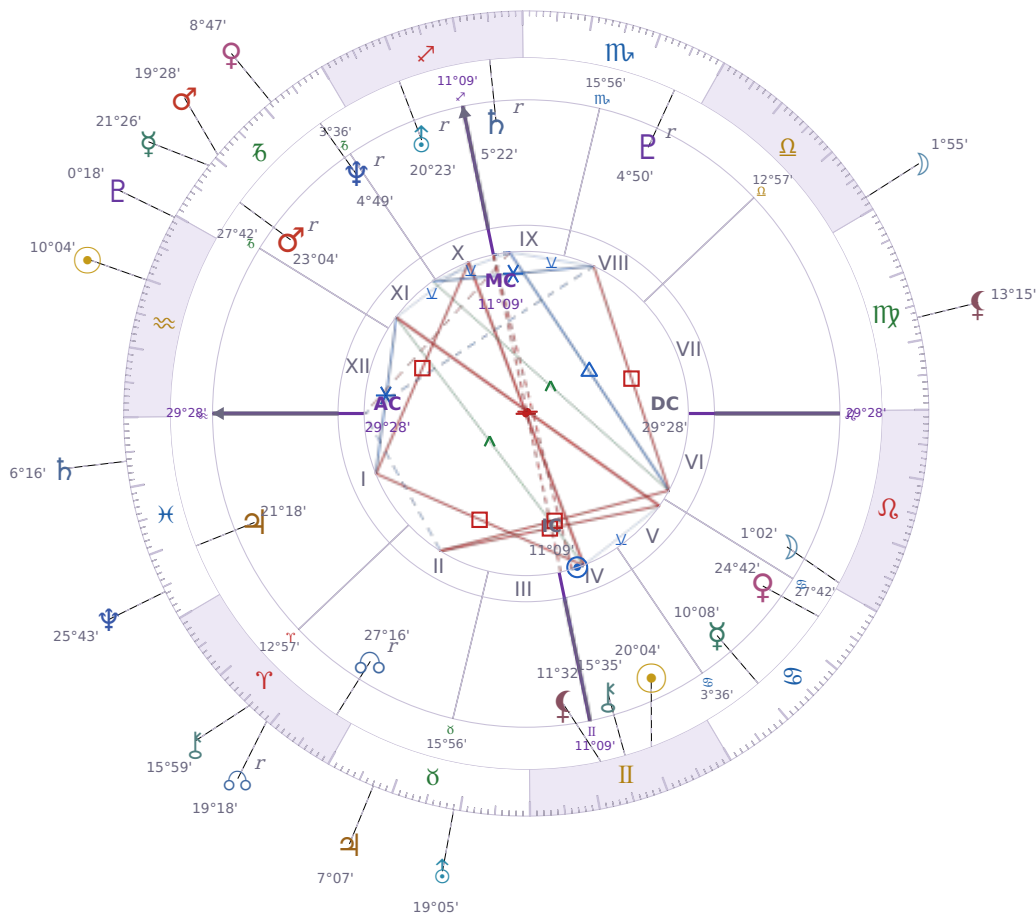

DAILY PERSONAL HOROSCOPE

## Shia LaBeouf

American actor (born 1986)

II Gemini June 11, 1986 00:14 Los Angeles

**Tuesday, 30 January 2024**

TRANSITS FOR TODAY

☉ Sun	in ♒ Aquarius	10°04'32"
☾ Moon	in ♎ Libra	1°55'49"
☿ Mercury	in ♑ Capricorn	21°26'15"
♀ Venus	in ♑ Capricorn	8°47'08"
♂ Mars	in ♑ Capricorn	19°28'56"
♃ Jupiter	in ♉ Taurus	7°07'47"
♄ Saturn	in ♓ Pisces	6°16'08"

♅ Uranus	in ♉ Taurus	19°05'34"
♆ Neptune	in ♋ Pisces	25°43'29"
♇ Pluto	in ♒ Aquarius	0°18'23"
♁ Chiron	in ♈ Aries	15°59'13"
♁ NNode	in ♈ Aries Rx	19°18'54"
♁ Lilith	in ♍ Virgo	13°15'20"