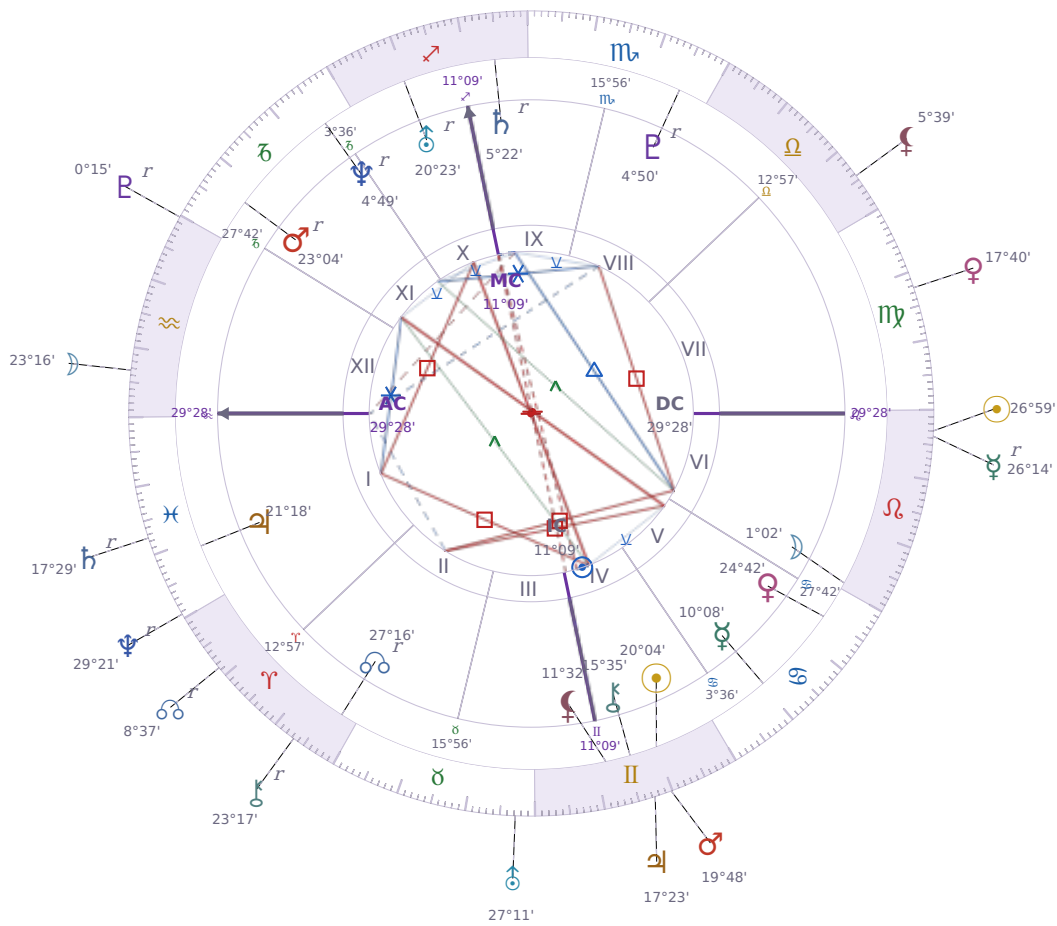

DAILY PERSONAL HOROSCOPE

Shia LaBeouf

American actor (born 1986)

♊ Gemini June 11, 1986 00:14 Los Angeles

Monday, 19 August 2024

TRANSITS FOR TODAY

☉ Sun	in ♌ Leo	26°59'43"
☾ Moon	in ♒ Aquarius	23°16'32"
☿ Mercury	in ♌ Leo Rx	26°14'17"
♀ Venus	in ♍ Virgo	17°40'30"
♂ Mars	in ♊ Gemini	19°48'55"
♃ Jupiter	in ♊ Gemini	17°23'57"
♄ Saturn	in ♓ Pisces Rx	17°29'09"

♅ Uranus	in ♉ Taurus	27°11'02"
♆ Neptune	in ♓ Pisces Rx	29°21'16"
♇ Pluto	in ♒ Aquarius Rx	0°15'13"
♁ Chiron	in ♈ Aries Rx	23°17'15"
♊ NNode	in ♈ Aries Rx	8°37'09"
♁ Lilith	in ♎ Libra	5°39'42"

NATAL PLANETS