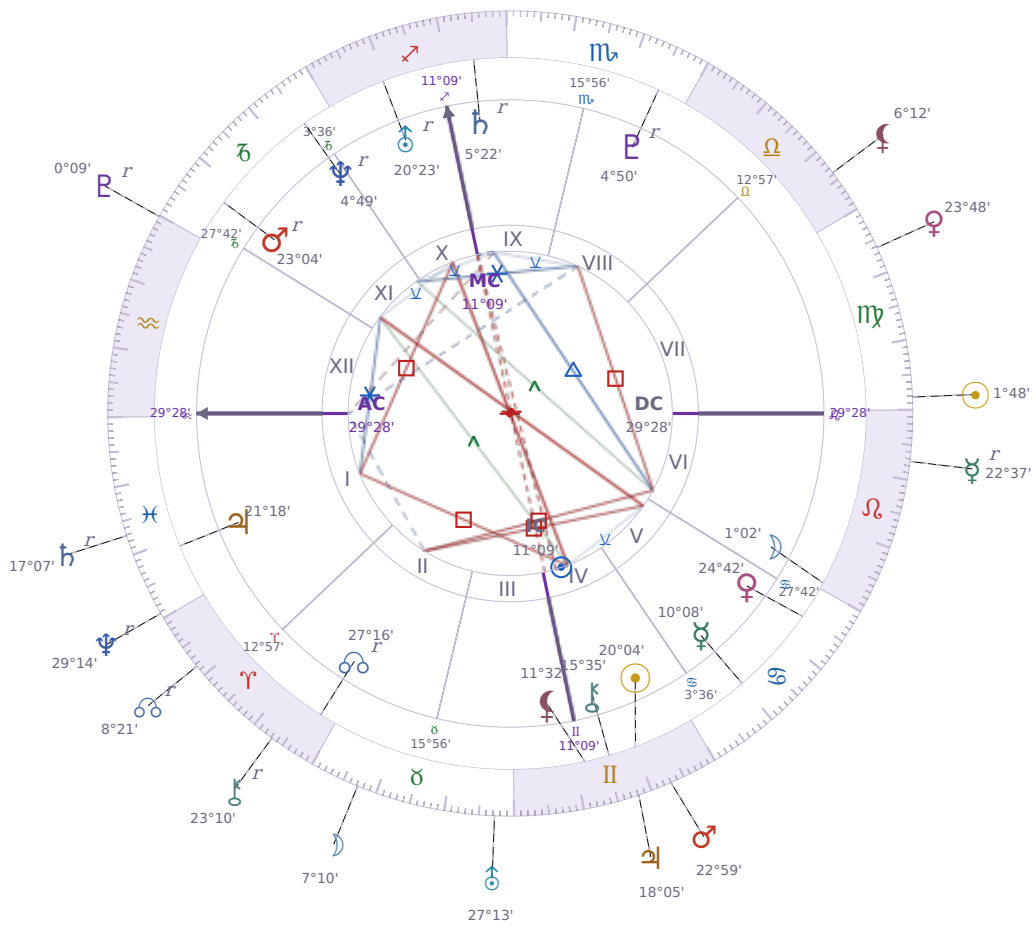

DAILY PERSONAL HOROSCOPE

Shia LaBeouf

American actor (born 1986)

♊ Gemini June 11, 1986 00:14 Los Angeles

Saturday, 24 August 2024

TRANSITS FOR TODAY

☉ Sun	in ♍ Virgo	1°48'37"
☾ Moon	in ♉ Taurus	7°10'43"
☿ Mercury	in ♌ Leo Rx	22°37'47"
♀ Venus	in ♍ Virgo	23°48'14"
♂ Mars	in ♊ Gemini	22°59'49"
♃ Jupiter	in ♊ Gemini	18°05'32"
♄ Saturn	in ♓ Pisces Rx	17°07'56"

♅ Uranus	in ♉ Taurus	27°13'43"
♆ Neptune	in ♋ Pisces Rx	29°14'22"
♇ Pluto	in ♒ Aquarius Rx	0°09'13"
♁ Chiron	in ♈ Aries Rx	23°10'34"
♊ NNode	in ♈ Aries Rx	8°21'16"
♁ Lilith	in ♎ Libra	6°12'55"

NATAL PLANETS