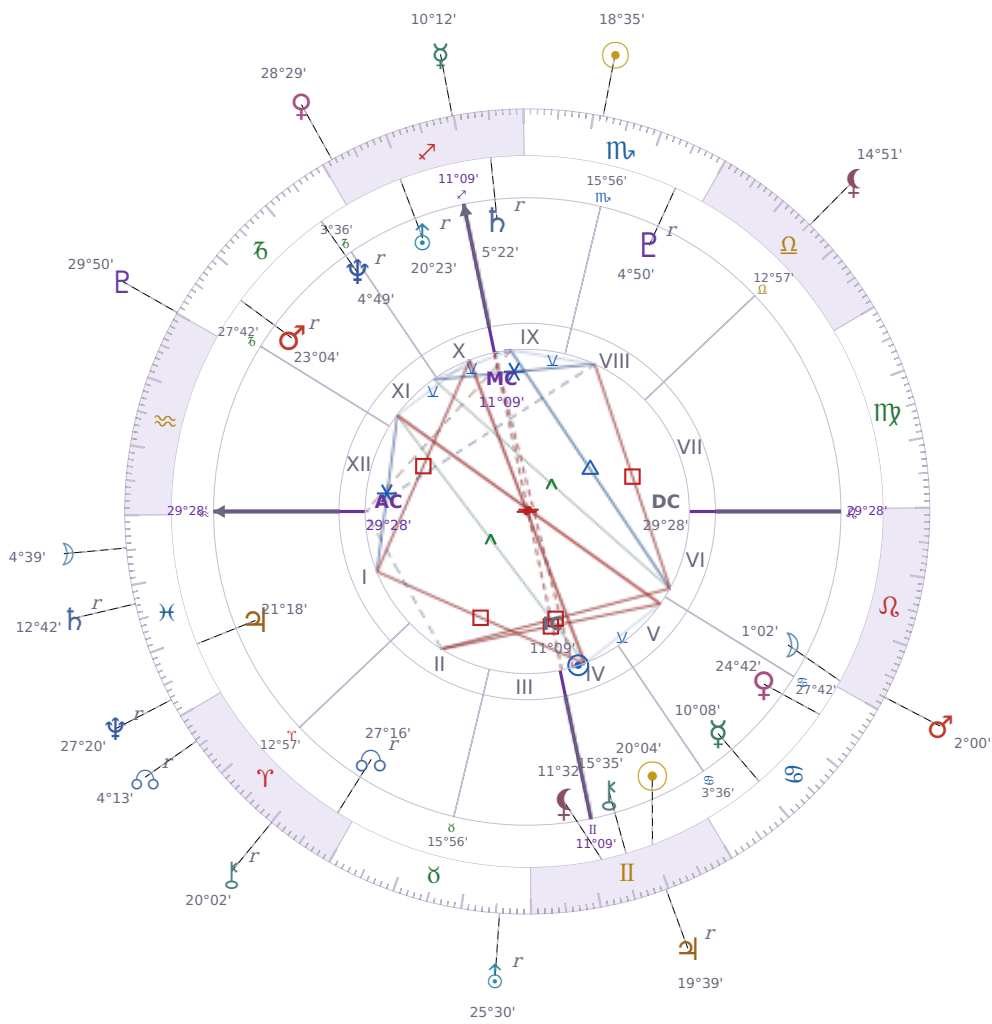

DAILY PERSONAL HOROSCOPE

Shia LaBeouf

American actor (born 1986)

II Gemini June 11, 1986 00:14 Los Angeles

Sunday, 10 November 2024

TRANSITS FOR TODAY

☉ Sun	in ♏ Scorpio	18°35'05"
☾ Moon	in ♓ Pisces	4°39'50"
☿ Mercury	in ♐ Sagittarius	10°12'29"
♀ Venus	in ♐ Sagittarius	28°29'13"
♂ Mars	in ♌ Leo	2°00'18"
♃ Jupiter	in ♊ Gemini Rx	19°39'07"
♄ Saturn	in ♓ Pisces Rx	12°42'56"

♅ Uranus	in ♉ Taurus Rx	25°30'59"
♆ Neptune	in ♋ Pisces Rx	27°20'26"
♇ Pluto	in ♏ Capricorn	29°50'59"
♁ Chiron	in ♈ Aries Rx	20°02'59"
♁ NNode	in ♈ Aries Rx	4°13'25"
♁ Lilith	in ♎ Libra	14°51'14"

NATAL PLANETS