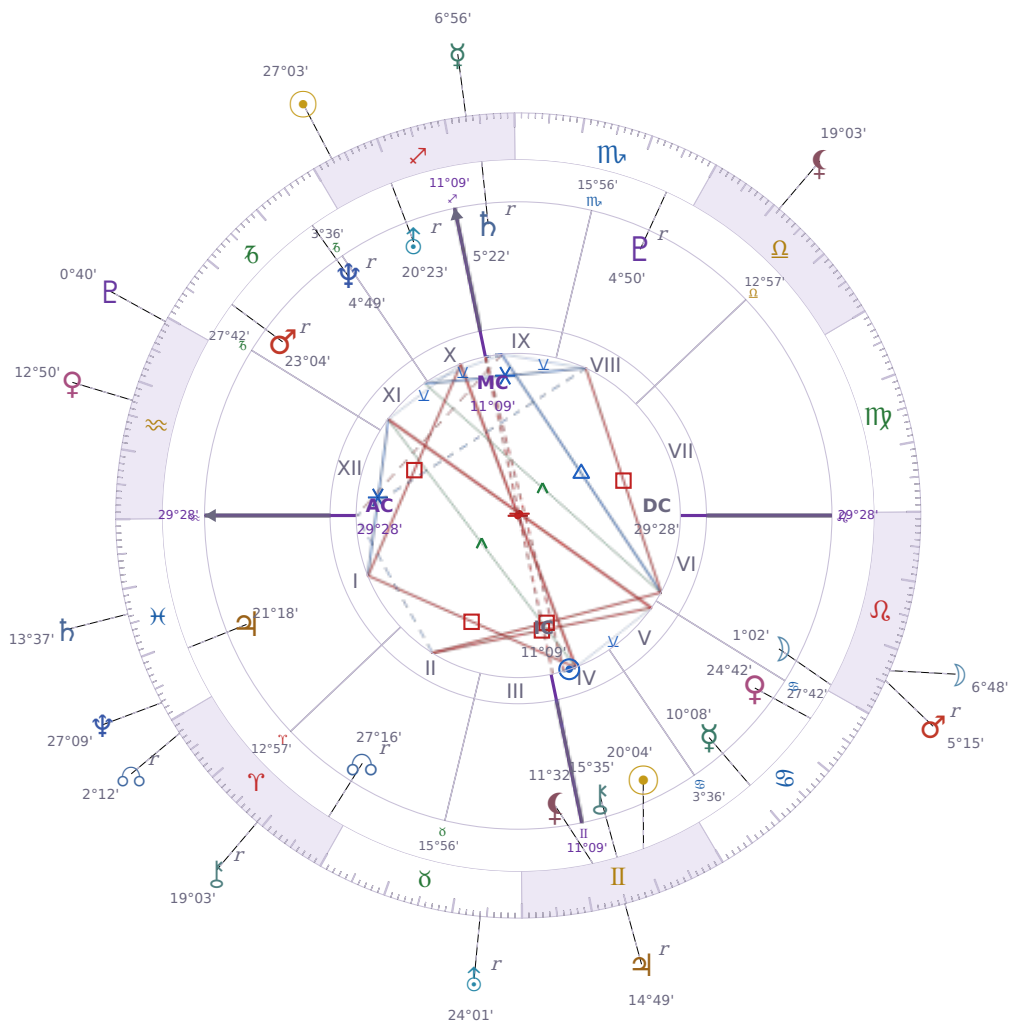

DAILY PERSONAL HOROSCOPE

## Shia LaBeouf

American actor (born 1986)

♊ Gemini June 11, 1986 00:14 Los Angeles

**Wednesday, 18 December 2024**