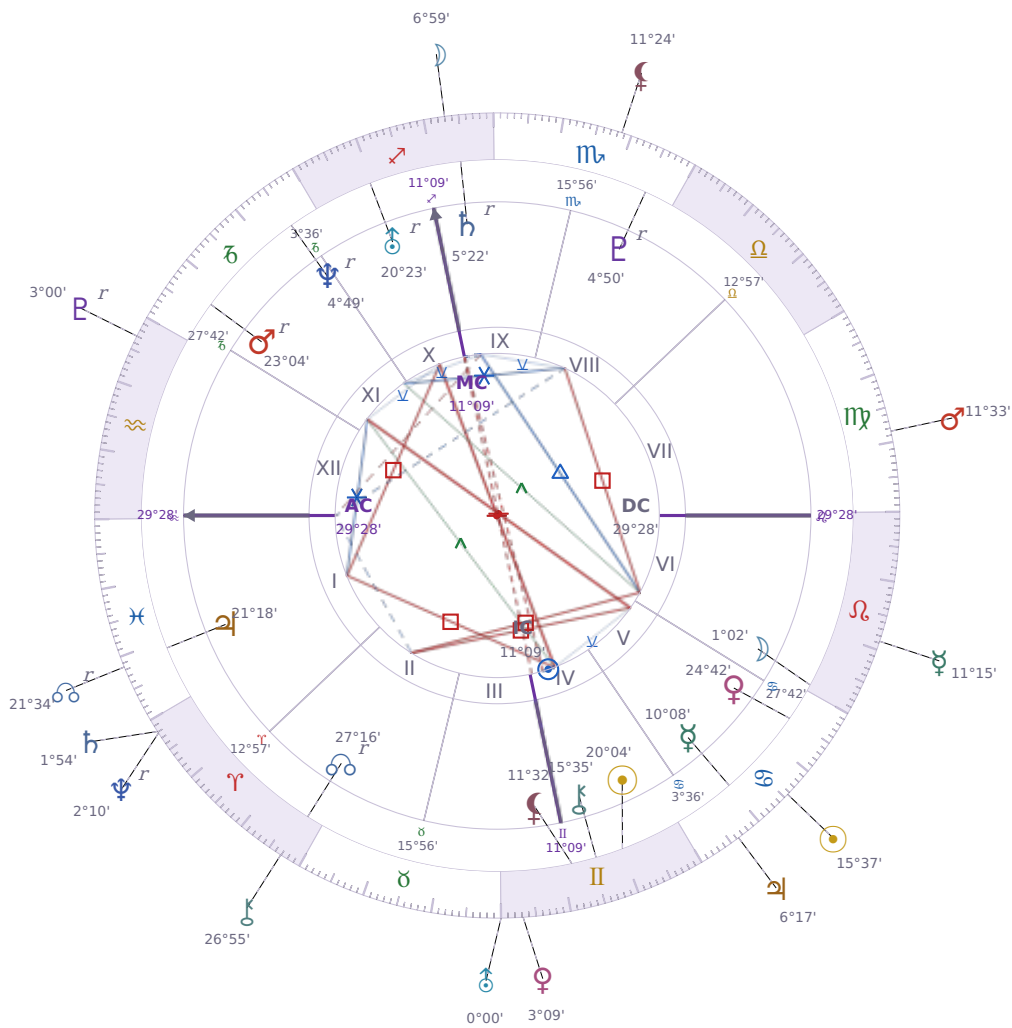

DAILY PERSONAL HOROSCOPE

Shia LaBeouf

American actor (born 1986)

♊ Gemini June 11, 1986 00:14 Los Angeles

Monday, 7 July 2025

TRANSITS FOR TODAY

☉ Sun	in ♋ Cancer	15°37'56"
☾ Moon	in ♏ Sagittarius	6°59'10"
☿ Mercury	in ♌ Leo	11°15'45"
♀ Venus	in ♊ Gemini	3°09'16"
♂ Mars	in ♍ Virgo	11°33'31"
♃ Jupiter	in ♋ Cancer	6°17'34"
♄ Saturn	in ♈ Aries	1°54'26"