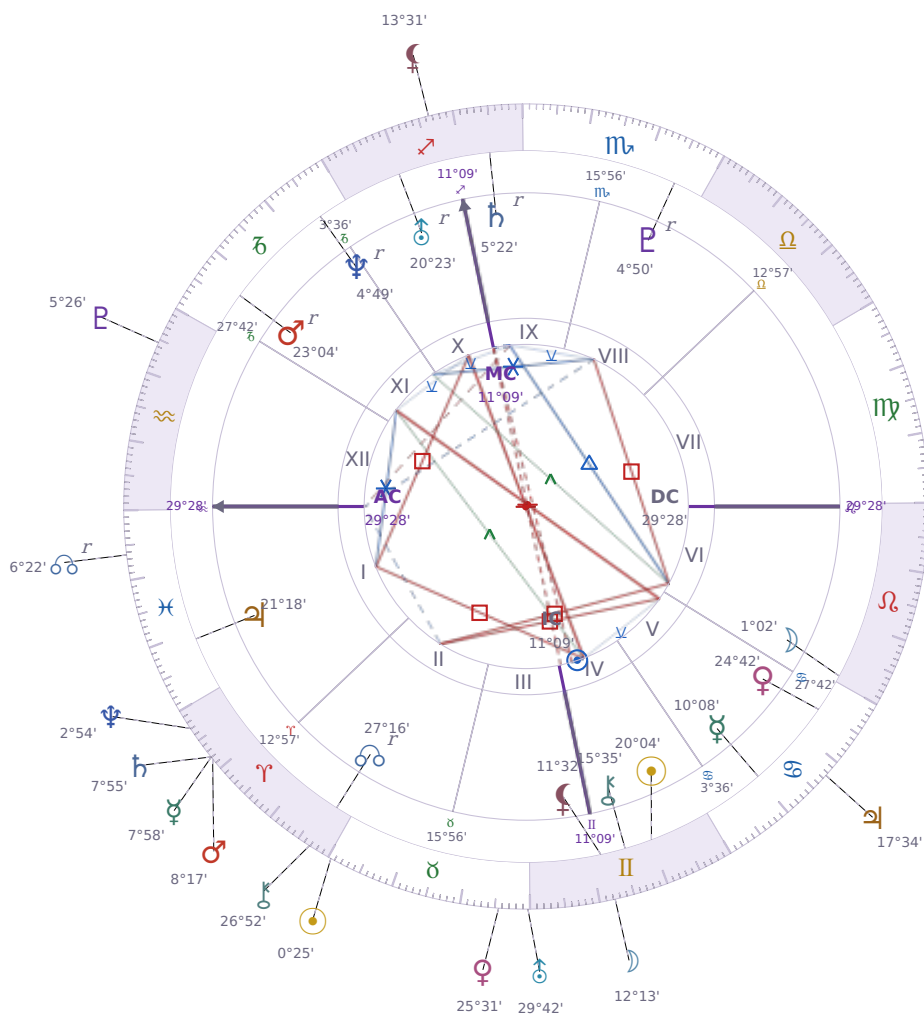

DAILY PERSONAL HOROSCOPE

Shia LaBeouf

American actor (born 1986)

♊ Gemini June 11, 1986 00:14 Los Angeles

Monday, 20 April 2026

TRANSITS FOR TODAY

☉ Sun	in ♉ Taurus	0°25'16"
☾ Moon	in ♊ Gemini	12°13'44"
☿ Mercury	in ♈ Aries	7°58'03"
♀ Venus	in ♉ Taurus	25°31'57"
♂ Mars	in ♈ Aries	8°17'29"
♃ Jupiter	in ♋ Cancer	17°34'06"
♄ Saturn	in ♈ Aries	7°55'47"

♅ Uranus	in ♉ Taurus	29°42'13"
♆ Neptune	in ♈ Aries	2°54'40"
♇ Pluto	in ♒ Aquarius	5°26'56"
♁ Chiron	in ♈ Aries	26°52'19"
♁ NNode	in ♓ Pisces Rx	6°22'20"
♁ Lilith	in ♐ Sagittarius	13°31'30"

NATAL PLANETS

KEY DATE

☉ Sun enters ♉ Taurus

Sun in *Taurus* shifts your focus to **building something solid** — you'll notice yourself moving slower, asking more questions before committing, and **caring more about what lasts** than what's quick or shiny. In relationships and at work, people become more **stubborn but reliable**, and conversations tend to circle back to money, comfort, or security rather than abstract ideas. This four-week period brings a practical mood where **finishing tasks** matters more than starting new ones, and you'll probably spend more time on your home, finances, or strengthening bonds with people you already trust.