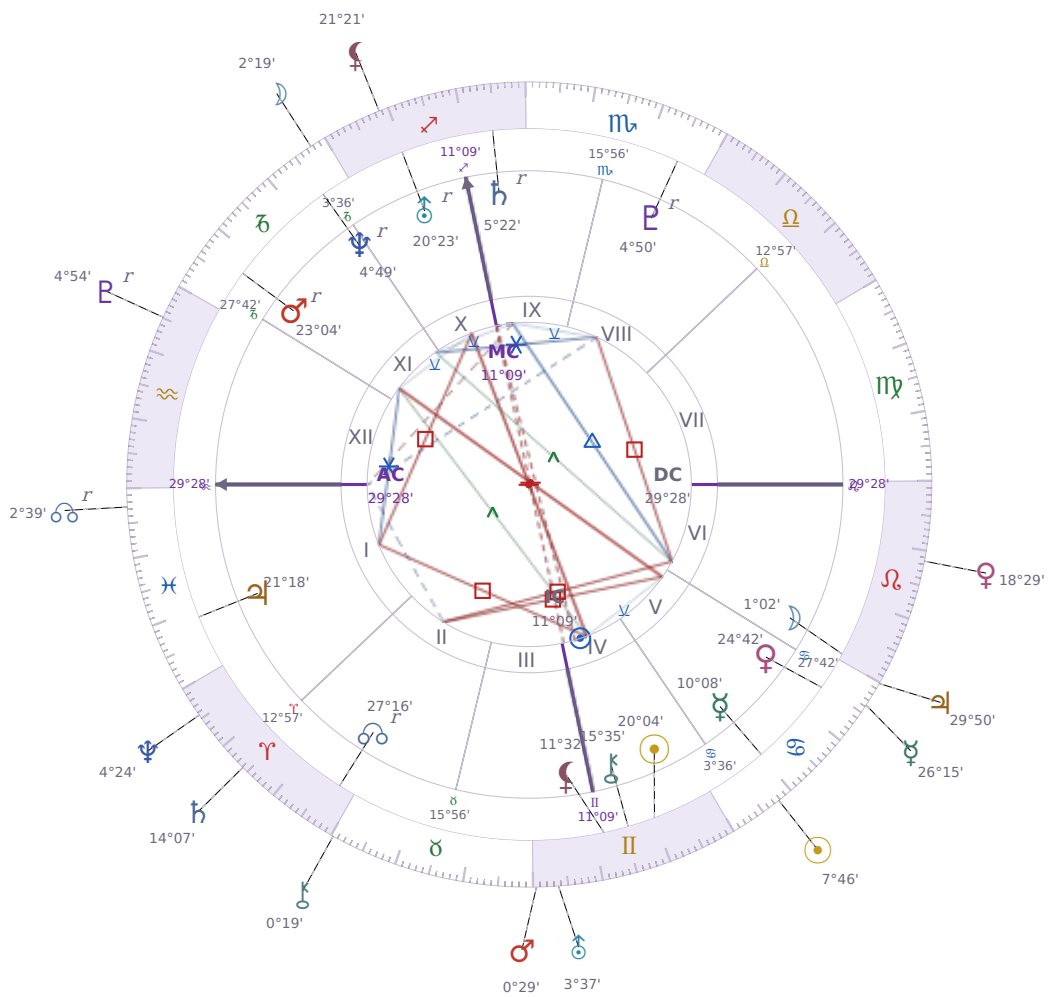

DAILY PERSONAL HOROSCOPE

Shia LaBeouf

American actor (born 1986)

♊ Gemini June 11, 1986 00:14 Los Angeles

Monday, 29 June 2026

TRANSITS FOR TODAY

☉ Sun	in ♋ Cancer	7°46'22"
☾ Moon	in ♑ Capricorn	2°19'24"
☿ Mercury	in ♋ Cancer	26°15'19"
♀ Venus	in ♌ Leo	18°29'23"
♂ Mars	in ♊ Gemini	0°29'26"
♃ Jupiter	in ♋ Cancer	29°50'27"
♄ Saturn	in ♈ Aries	14°07'14"

♅ Uranus	in ♊ Gemini	3°37'55"
♆ Neptune	in ♈ Aries	4°24'02"
♇ Pluto	in ♒ Aquarius Rx	4°54'23"
♄ Chiron	in ♉ Taurus	0°19'19"
♁ NNode	in ♓ Pisces Rx	2°39'59"
♁ Lilith	in ♐ Sagittarius	21°21'56"

NATAL PLANETS