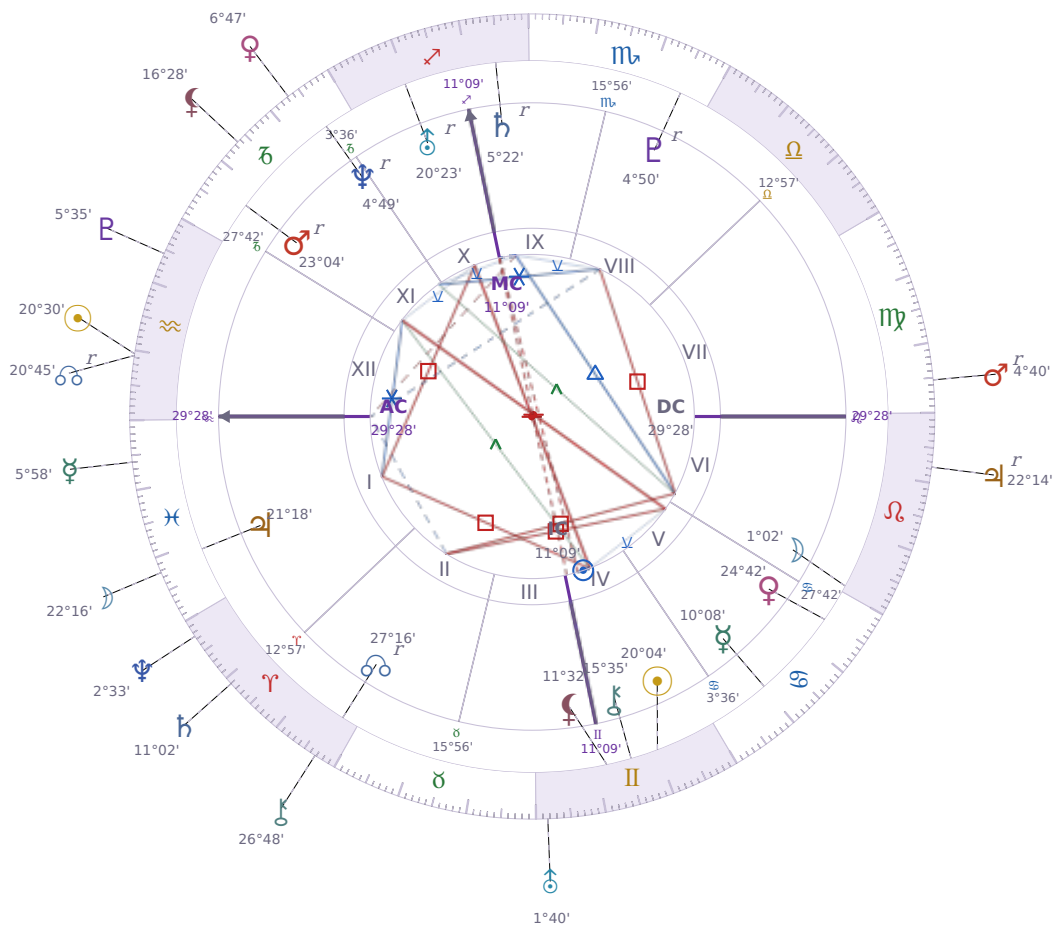

DAILY PERSONAL HOROSCOPE

Shia LaBeouf

American actor (born 1986)

♊ Gemini June 11, 1986 00:14 Los Angeles

Tuesday, 9 February 2027

TRANSITS FOR TODAY

☉ Sun	in ♒ Aquarius	20°30'03"
☾ Moon	in ♏ Scorpio	22°16'16"
☿ Mercury	in ♏ Scorpio	5°58'35"
♀ Venus	in ♏ Capricorn	6°47'38"
♂ Mars	in ♏ Virgo Rx	4°40'59"
♃ Jupiter	in ♌ Leo Rx	22°14'30"
♄ Saturn	in ♈ Aries	11°02'16"

♅ Uranus	in ♊ Gemini	1°40'59"
♆ Neptune	in ♈ Aries	2°33'12"
♇ Pluto	in ♒ Aquarius	5°35'08"
♁ Chiron	in ♈ Aries	26°48'20"
♁ NNode	in ♒ Aquarius Rx	20°45'10"
♁ Lilith	in ♐ Capricorn	16°28'12"

NATAL PLANETS

KEY DATE

♅ Uranus stations Direct

Uranus turning direct after months backward means **stuck situations finally shift** — delays in tech, contracts, or unusual projects resume their forward motion. What felt **blocked or confusing** about your routines, friendships, or work systems becomes **clearer to act on** now that the planet moves the way it normally does. Most people notice they can **make real changes** instead of just thinking about them, whether that's switching jobs, updating systems, or ending relationships that went nowhere during the retrograde.