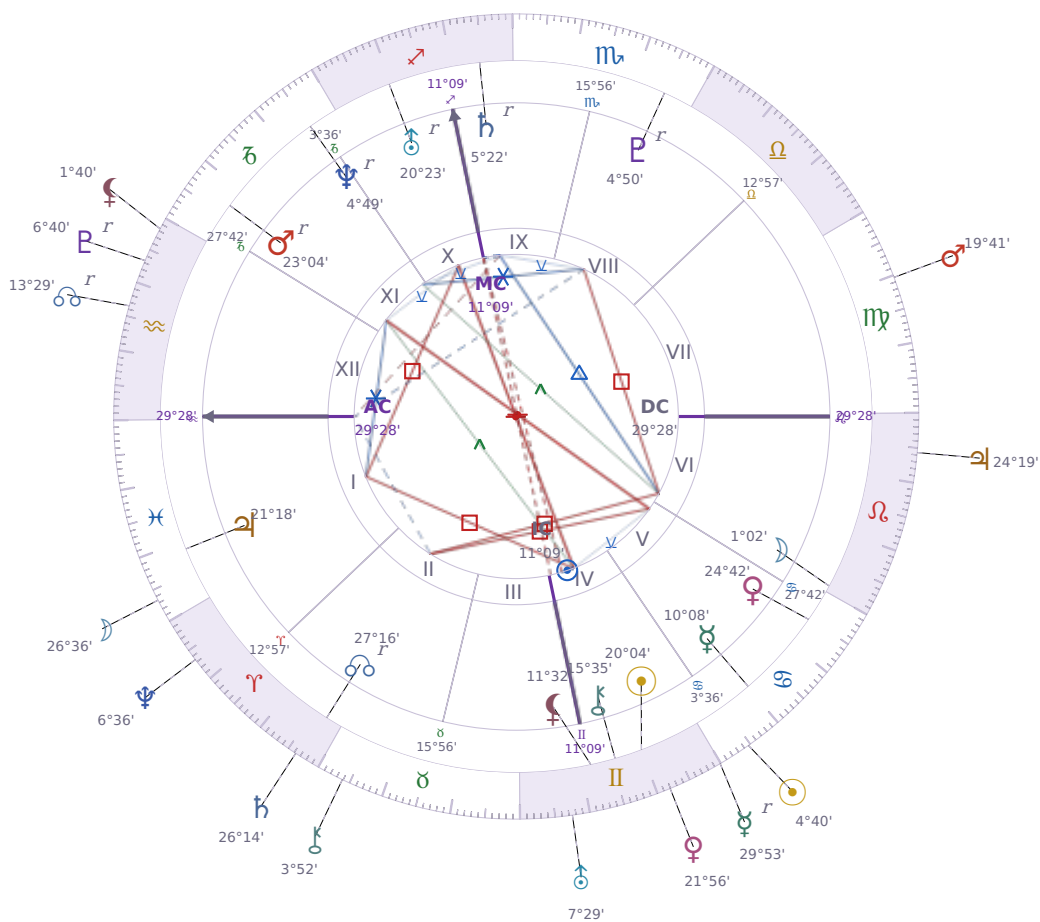

DAILY PERSONAL HOROSCOPE

Shia LaBeouf

American actor (born 1986)

♊ Gemini June 11, 1986 00:14 Los Angeles

Saturday, 26 June 2027

TRANSITS FOR TODAY

☉ Sun	in ♋ Cancer	4°40'57"
☾ Moon	in ♓ Pisces	26°36'37"
☿ Mercury	in ♊ Gemini Rx	29°53'54"
♀ Venus	in ♊ Gemini	21°56'36"
♂ Mars	in ♍ Virgo	19°41'15"
♃ Jupiter	in ♌ Leo	24°19'57"
♄ Saturn	in ♈ Aries	26°14'48"

♅ Uranus	in ♊ Gemini	7°29'01"
♆ Neptune	in ♈ Aries	6°36'34"
♇ Pluto	in ♒ Aquarius Rx	6°40'27"
♁ Chiron	in ♉ Taurus	3°52'23"
♁ NNode	in ♒ Aquarius Rx	13°29'54"
♁ Lilith	in ♒ Aquarius	1°40'16"

NATAL PLANETS