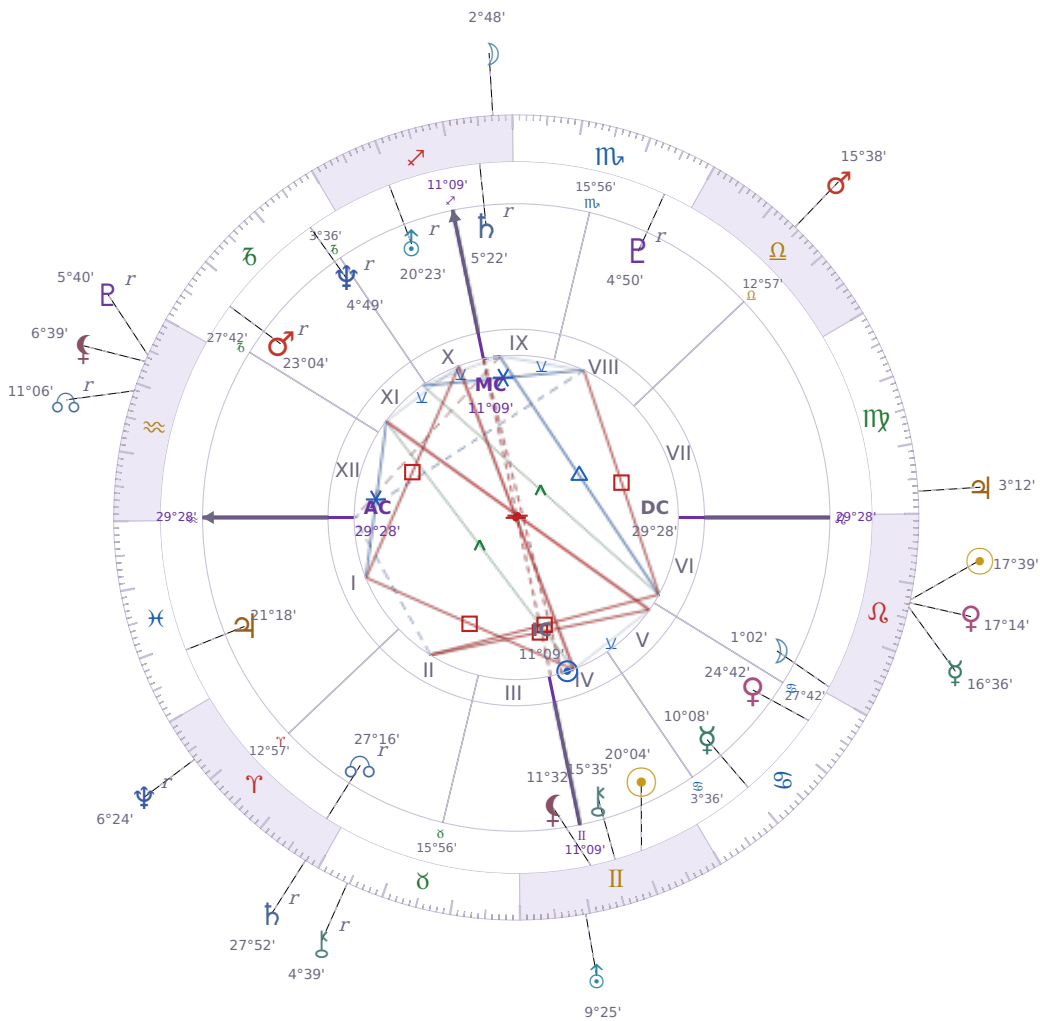

DAILY PERSONAL HOROSCOPE

Shia LaBeouf

American actor (born 1986)

II Gemini June 11, 1986 00:14 Los Angeles

Tuesday, 10 August 2027

TRANSITS FOR TODAY

☉ Sun	in ♌ Leo	17°39'30"
☾ Moon	in ♐ Sagittarius	2°48'39"
☿ Mercury	in ♌ Leo	16°36'41"
♀ Venus	in ♌ Leo	17°14'25"
♂ Mars	in ♎ Libra	15°38'16"
♃ Jupiter	in ♍ Virgo	3°12'03"
♄ Saturn	in ♈ Aries Rx	27°52'48"

♅ Uranus	in	♊ Gemini	9°25'00"
♆ Neptune	in	♈ Aries Rx	6°24'02"
♇ Pluto	in	♒ Aquarius Rx	5°40'36"
♁ Chiron	in	♉ Taurus Rx	4°39'55"
♁ NNode	in	♒ Aquarius Rx	11°06'56"
♁ Lilith	in	♒ Aquarius	6°39'22"

NATAL PLANETS