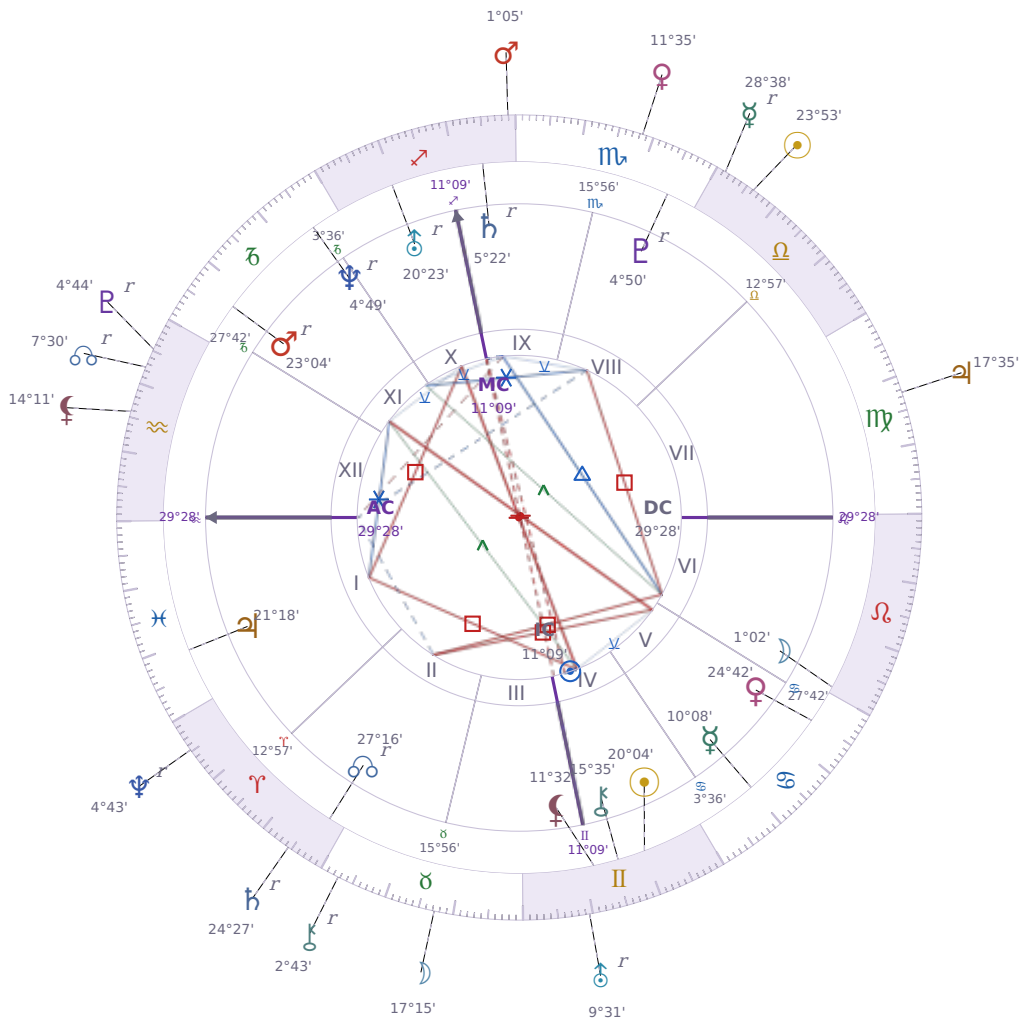

DAILY PERSONAL HOROSCOPE

**Shia LaBeouf**

American actor (born 1986)

II Gemini June 11, 1986 00:14 Los Angeles

**Sunday, 17 October 2027**

TRANSITS FOR TODAY

☉ Sun	in ♎ Libra	23°53'29"
☾ Moon	in ♉ Taurus	17°15'31"
☿ Mercury	in ♎ Libra Rx	28°38'41"
♀ Venus	in ♏ Scorpio	11°35'47"
♂ Mars	in ♐ Sagittarius	1°05'31"
♃ Jupiter	in ♍ Virgo	17°35'24"
♄ Saturn	in ♈ Aries Rx	24°27'13"

♅ Uranus	in	♊ Gemini Rx	9°31'50"
♆ Neptune	in	♈ Aries Rx	4°43'32"
♇ Pluto	in	♈ Aquarius Rx	4°44'54"
♄ Chiron	in	♉ Taurus Rx	2°43'12"
♁ NNode	in	♈ Aquarius Rx	7°30'52"
♁ Lilith	in	♈ Aquarius	14°11'11"

## KEY TRANSIT FACTORS