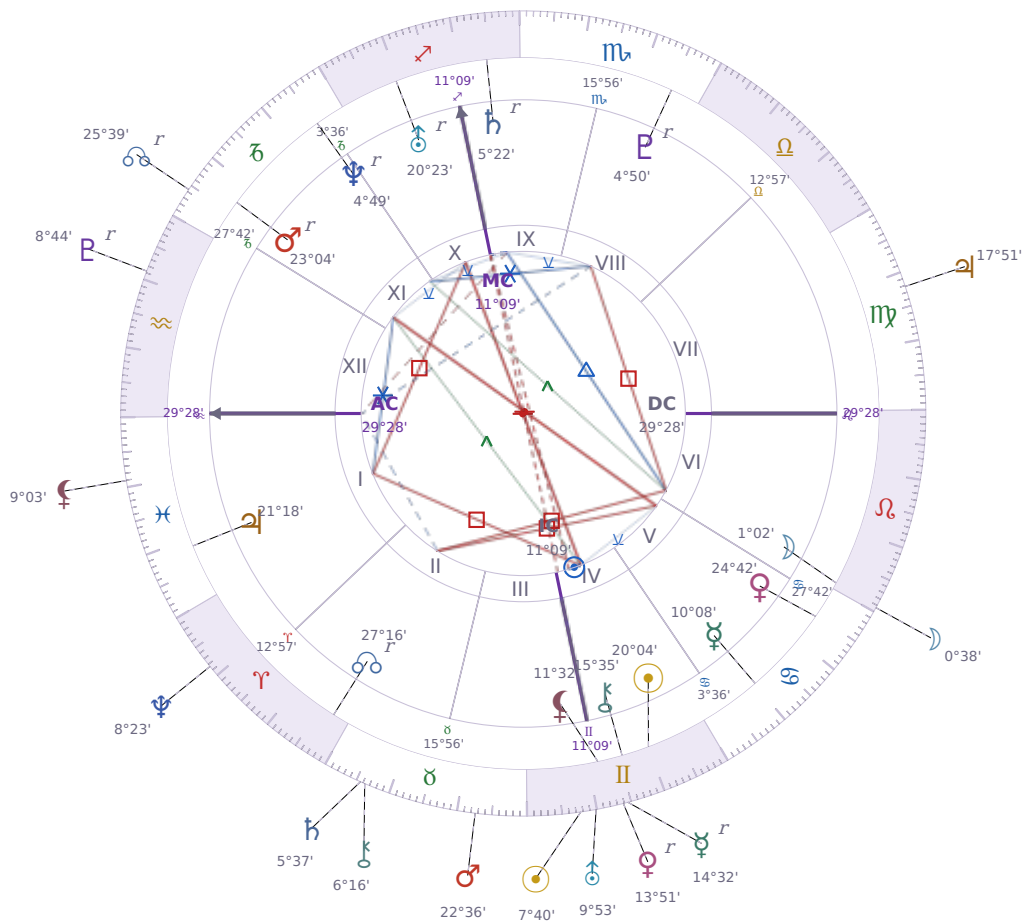

DAILY PERSONAL HOROSCOPE

Shia LaBeouf

American actor (born 1986)

♊ Gemini June 11, 1986 00:14 Los Angeles

Sunday, 28 May 2028

TRANSITS FOR TODAY

☉ Sun	in ♊ Gemini	7°40'58"
☾ Moon	in ♌ Leo	0°38'01"
☿ Mercury	in ♊ Gemini Rx	14°32'00"
♀ Venus	in ♊ Gemini Rx	13°51'35"
♂ Mars	in ♉ Taurus	22°36'01"
♃ Jupiter	in ♍ Virgo	17°51'46"
♄ Saturn	in ♉ Taurus	5°37'08"

♅ Uranus	in ♊ Gemini	9°53'19"
♆ Neptune	in ♈ Aries	8°23'01"
♇ Pluto	in ♒ Aquarius Rx	8°44'36"
♁ Chiron	in ♉ Taurus	6°16'11"
♁ NNode	in ♐ Capricorn Rx	25°39'12"
♁ Lilith	in ♋ Pisces	9°03'09"

NATAL PLANETS