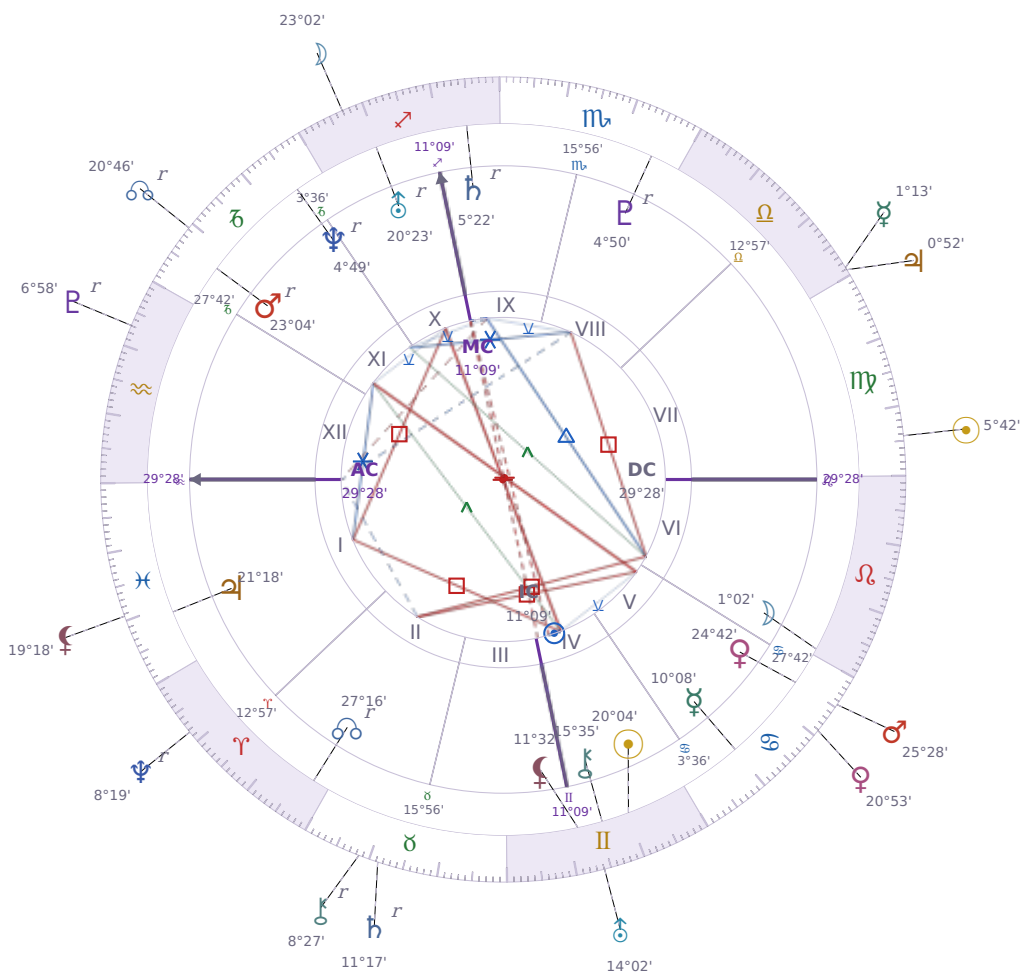

DAILY PERSONAL HOROSCOPE

Shia LaBeouf

American actor (born 1986)

♊ Gemini June 11, 1986 00:14 Los Angeles

Monday, 28 August 2028

TRANSITS FOR TODAY

☉ Sun	in ♍ Virgo	5°42'32"
☾ Moon	in ♐ Sagittarius	23°02'54"
☿ Mercury	in ♎ Libra	1°13'42"
♀ Venus	in ♋ Cancer	20°53'13"
♂ Mars	in ♋ Cancer	25°28'13"
♃ Jupiter	in ♎ Libra	0°52'17"
♄ Saturn	in ♉ Taurus Rx	11°17'11"

♅ Uranus	in	♊ Gemini	14°02'33"
♆ Neptune	in	♈ Aries Rx	8°19'28"
♇ Pluto	in	♒ Aquarius Rx	6°58'04"
♄ Chiron	in	♉ Taurus Rx	8°27'29"
♁ NNode	in	♑ Capricorn Rx	20°46'56"
♁ Lilith	in	♋ Pisces	19°18'54"

NATAL PLANETS

KEY DATE

☿ Mercury enters ♎ Libra

Mercury in *Libra* brings a shift toward **weighing both sides** before you speak or decide, making conversations feel more balanced but sometimes slower. At work and in relationships, you'll notice people becoming more **concerned with fairness** and wanting input from others before moving forward. This transit typically makes **negotiation and compromise** easier, though the constant balancing can occasionally leave decisions stuck in the middle instead of resolved.