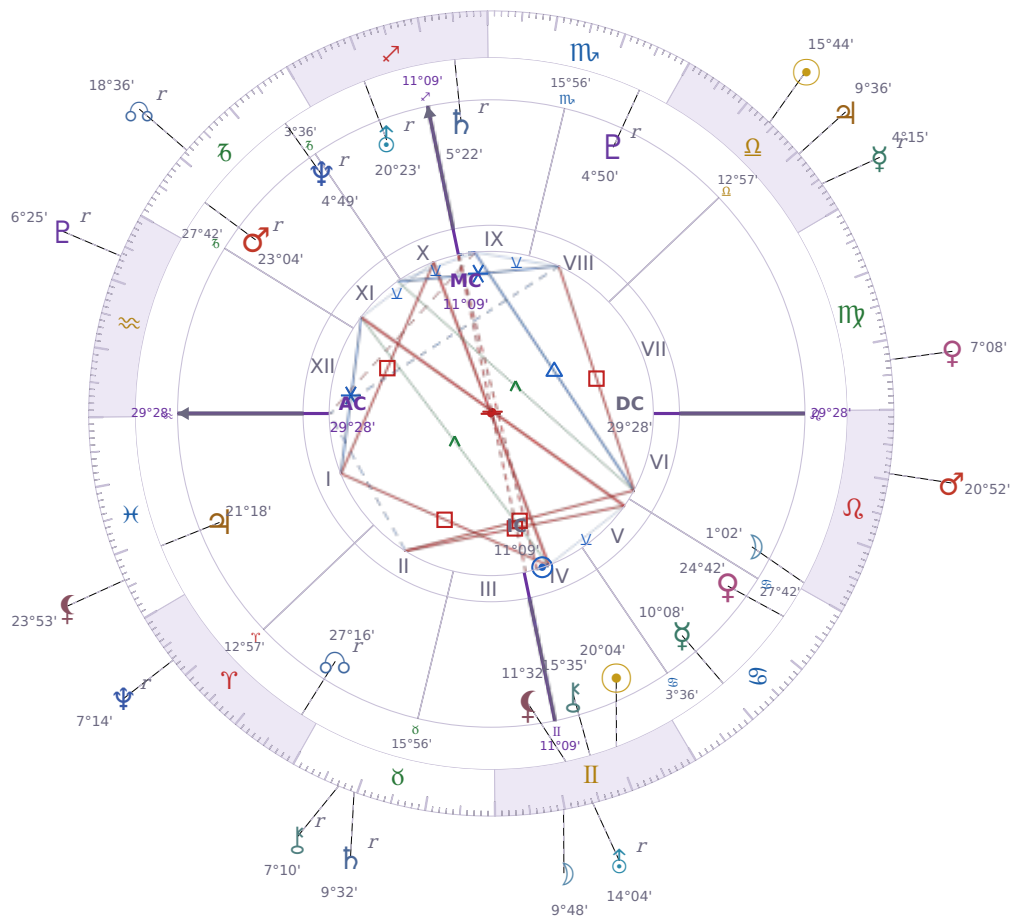

DAILY PERSONAL HOROSCOPE

Shia LaBeouf

American actor (born 1986)

♊ Gemini June 11, 1986 00:14 Los Angeles

Sunday, 8 October 2028

TRANSITS FOR TODAY

☉ Sun	in ♎ Libra	15°44'04"
☾ Moon	in ♊ Gemini	9°48'40"
☿ Mercury	in ♎ Libra Rx	4°15'25"
♀ Venus	in ♍ Virgo	7°08'30"
♂ Mars	in ♌ Leo	20°52'48"
♃ Jupiter	in ♎ Libra	9°36'45"
♄ Saturn	in ♉ Taurus Rx	9°32'24"

♅ Uranus	in	♊ Gemini Rx	14°04'49"
♆ Neptune	in	♈ Aries Rx	7°14'48"
♇ Pluto	in	♒ Aquarius Rx	6°26'00"
♁ Chiron	in	♉ Taurus Rx	7°10'41"
♁ NNode	in	♑ Capricorn Rx	18°36'39"
♁ Lilith	in	♓ Pisces	23°53'50"