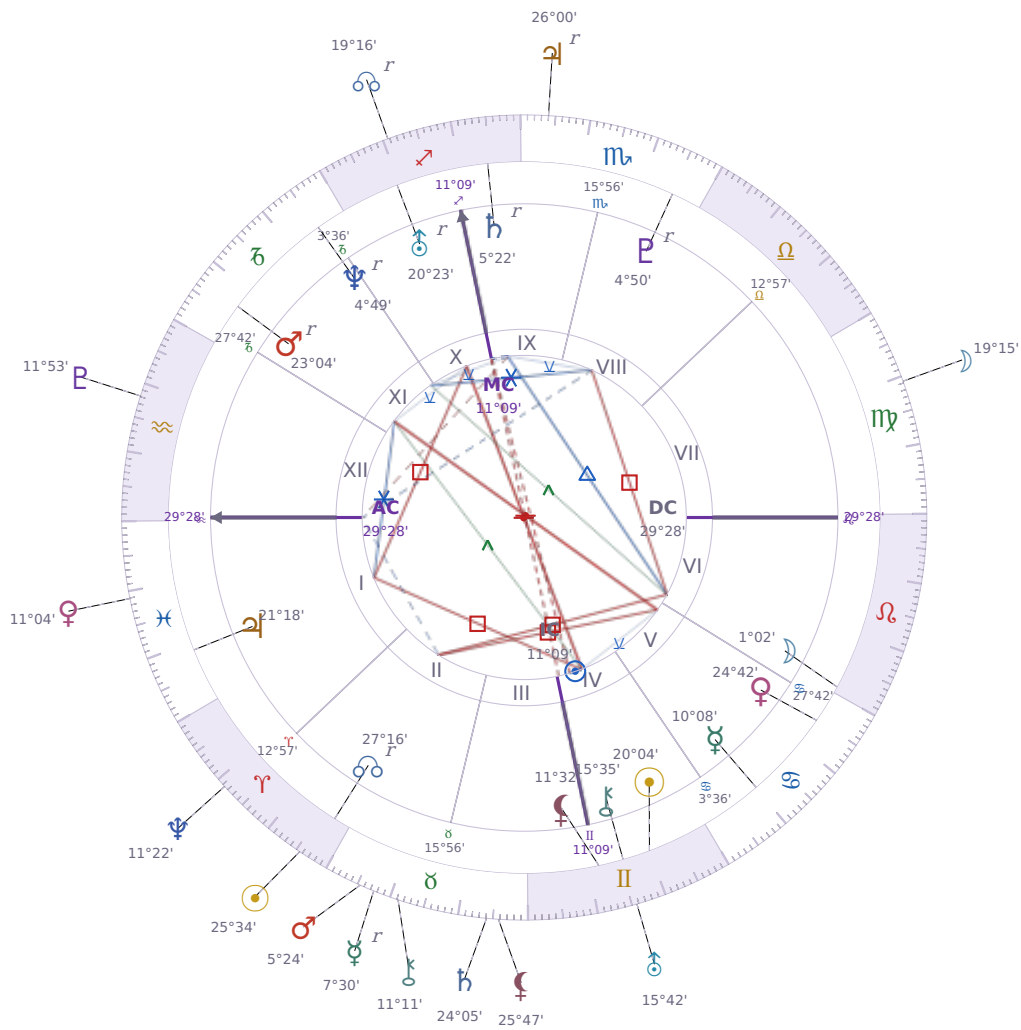

DAILY PERSONAL HOROSCOPE

Shia LaBeouf

American actor (born 1986)

♊ Gemini June 11, 1986 00:14 Los Angeles

Monday, 15 April 2030

TRANSITS FOR TODAY

☉ Sun	in ♈ Aries	25°34'17"
☾ Moon	in ♍ Virgo	19°15'17"
☿ Mercury	in ♉ Taurus Rx	7°30'20"
♀ Venus	in ♓ Pisces	11°04'36"
♂ Mars	in ♉ Taurus	5°24'14"
♃ Jupiter	in ♏ Scorpio Rx	26°00'36"
♄ Saturn	in ♉ Taurus	24°05'13"

♅ Uranus	in ♊ Gemini	15°42'56"
♆ Neptune	in ♈ Aries	11°22'08"
♇ Pluto	in ♒ Aquarius	11°53'20"
♁ Chiron	in ♉ Taurus	11°11'39"
♁ NNode	in ♐ Sagittarius Rx	19°16'29"
♁ Lilith	in ♉ Taurus	25°47'14"

NATAL PLANETS