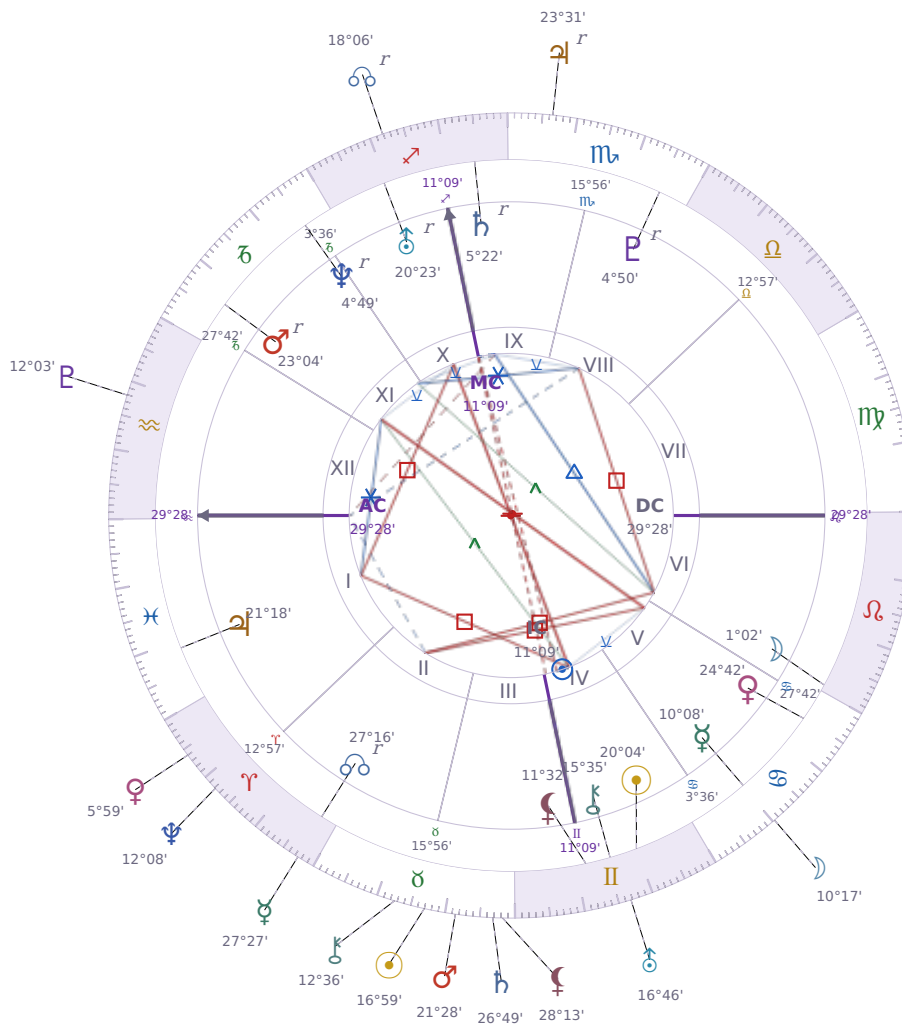

DAILY PERSONAL HOROSCOPE

Shia LaBeouf

American actor (born 1986)

♊ Gemini June 11, 1986 00:14 Los Angeles

Tuesday, 7 May 2030

TRANSITS FOR TODAY

☉ Sun	in ♉ Taurus	16°59'13"
☾ Moon	in ♋ Cancer	10°17'45"
☿ Mercury	in ♈ Aries	27°27'12"
♀ Venus	in ♈ Aries	5°59'36"
♂ Mars	in ♉ Taurus	21°28'49"
♃ Jupiter	in ♏ Scorpio Rx	23°31'39"
♄ Saturn	in ♉ Taurus	26°49'30"

♅ Uranus	in ♊ Gemini	16°46'29"
♆ Neptune	in ♈ Aries	12°08'18"
♇ Pluto	in ♒ Aquarius	12°03'14"
♁ Chiron	in ♉ Taurus	12°36'16"
♁ NNode	in ♐ Sagittarius Rx	18°06'34"
♁ Lilith	in ♉ Taurus	28°13'39"

NATAL PLANETS