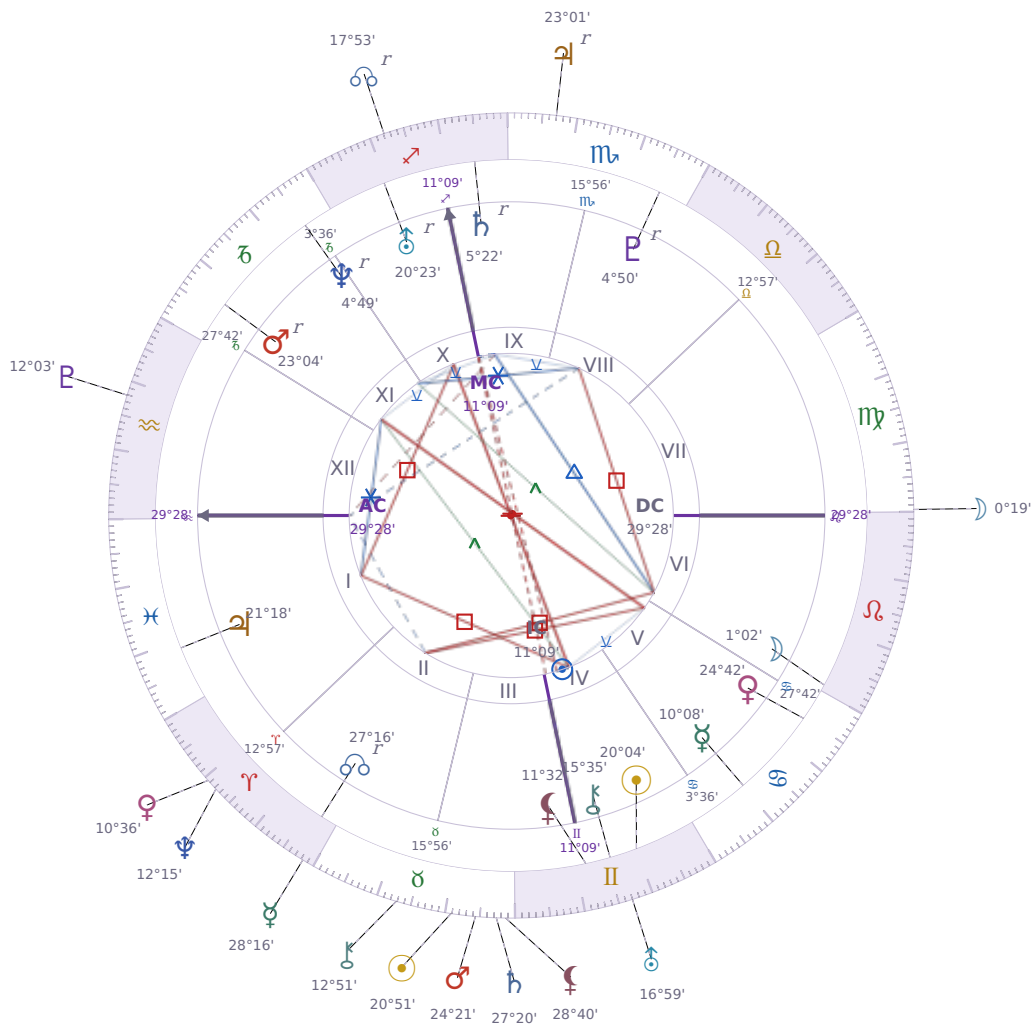

DAILY PERSONAL HOROSCOPE

Shia LaBeouf

American actor (born 1986)

♊ Gemini June 11, 1986 00:14 Los Angeles

Saturday, 11 May 2030

TRANSITS FOR TODAY

| | | |
|-----------|-----------------|-----------|
| ☉ Sun | in ♉ Taurus | 20°51'20" |
| ☾ Moon | in ♍ Virgo | 0°19'25" |
| ☿ Mercury | in ♈ Aries | 28°16'46" |
| ♀ Venus | in ♈ Aries | 10°36'24" |
| ♂ Mars | in ♉ Taurus | 24°21'33" |
| ♃ Jupiter | in ♏ Scorpio Rx | 23°01'16" |
| ♄ Saturn | in ♉ Taurus | 27°20'22" |

| | | |
|-----------|---------------------|-----------|
| ♅ Uranus | in ♊ Gemini | 16°59'23" |
| ♆ Neptune | in ♈ Aries | 12°15'56" |
| ♇ Pluto | in ♒ Aquarius | 12°03'37" |
| ♁ Chiron | in ♉ Taurus | 12°51'44" |
| ♁ NNode | in ♐ Sagittarius Rx | 17°53'52" |
| ♁ Lilith | in ♉ Taurus | 28°40'16" |

NATAL PLANETS

| | | | |
|--------------|------------------|-----------|---------|
| ☉ Sun | in ♊ Gemini | 20°04'58" | IV |
| ☾ Moon | in ♌ Leo | 1°02'06" | VI |
| ☿ Mercury | in ♋ Cancer | 10°08'24" | V |
| ♀ Venus | in ♋ Cancer | 24°42'38" | V |
| ♂ Mars | in ♐ Capricorn | 23°04'43" | XI Rx |
| ♃ Jupiter | in ♓ Pisces | 21°18'19" | I |
| ♄ Saturn | in ♐ Sagittarius | 5°22'06" | IX Rx |
| ♅ Uranus | in ♐ Sagittarius | 20°23'33" | X Rx |
| ♆ Neptune | in ♐ Capricorn | 4°49'56" | XI Rx |
| ♇ Pluto | in ♏ Scorpio | 4°50'50" | VIII Rx |
| ♁ Chiron | in ♊ Gemini | 15°35'02" | IV |
| ♁ North Node | in ♈ Aries | 27°16'48" | II Rx |
| ♁ Lilith | in ♊ Gemini | 11°32'35" | IV |