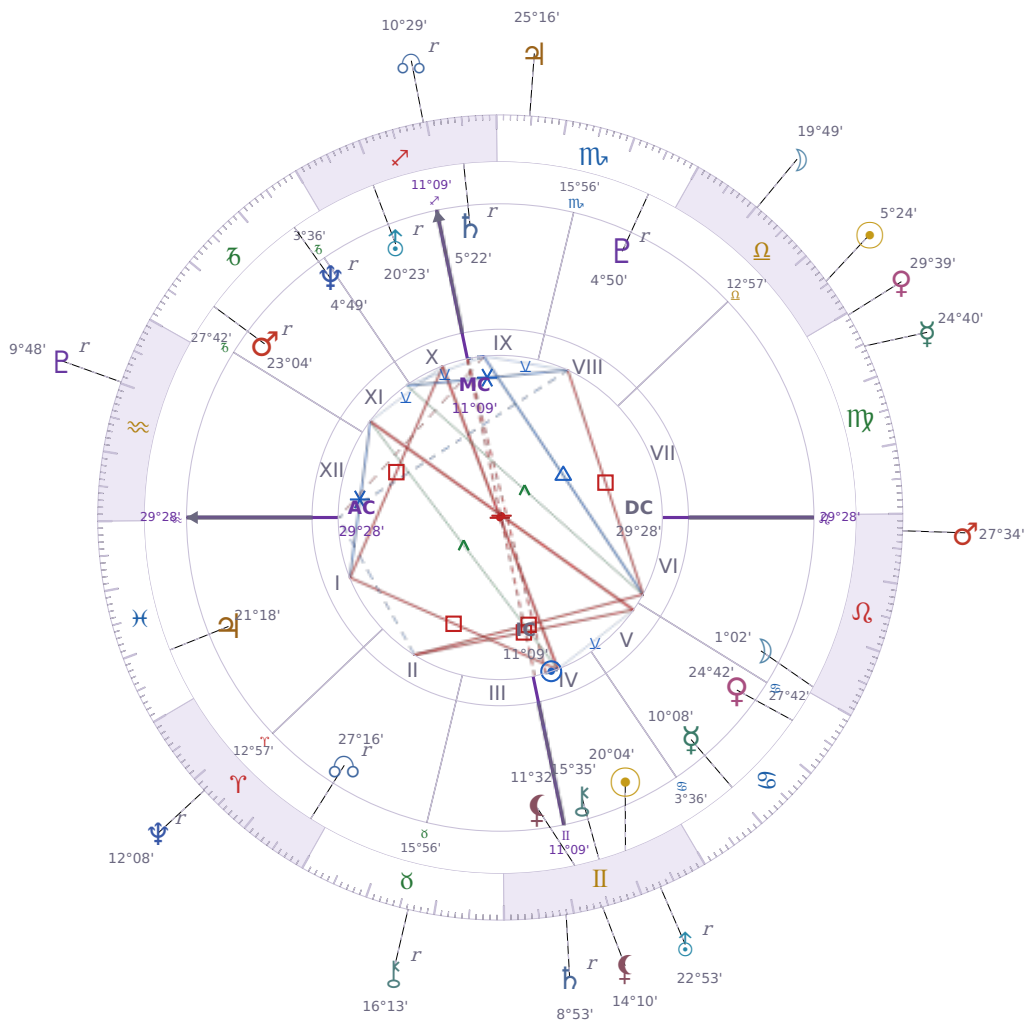

DAILY PERSONAL HOROSCOPE

Shia LaBeouf

American actor (born 1986)

♊ Gemini June 11, 1986 00:14 Los Angeles

Saturday, 28 September 2030

TRANSITS FOR TODAY

☉ Sun	in ♎ Libra	5°24'49"
☾ Moon	in ♎ Libra	19°49'24"
☿ Mercury	in ♍ Virgo	24°40'11"
♀ Venus	in ♍ Virgo	29°39'33"
♂ Mars	in ♌ Leo	27°34'47"
♃ Jupiter	in ♏ Scorpio	25°16'06"
♄ Saturn	in ♊ Gemini Rx	8°53'35"

♅ Uranus	in ♊ Gemini	Rx	22°53'39"
♆ Neptune	in ♈ Aries	Rx	12°08'44"
♇ Pluto	in ♒ Aquarius	Rx	9°48'00"
♁ Chiron	in ♉ Taurus	Rx	16°13'31"
♁ NNode	in ♐ Sagittarius	Rx	10°29'03"
♁ Lilith	in ♊ Gemini		14°10'50"

KEY TRANSIT FACTORS

♅ Uranus ☐ Square ♃ natal Jupiter ★

Right now you are restless with your current plans and want to scrap them for something completely different, even when things are working reasonably well. You feel **impatient with limits** and may make sudden decisions about money, education, or travel that you have not fully thought through. Over the coming weeks, impulsive moves could create real practical problems that take time to fix.