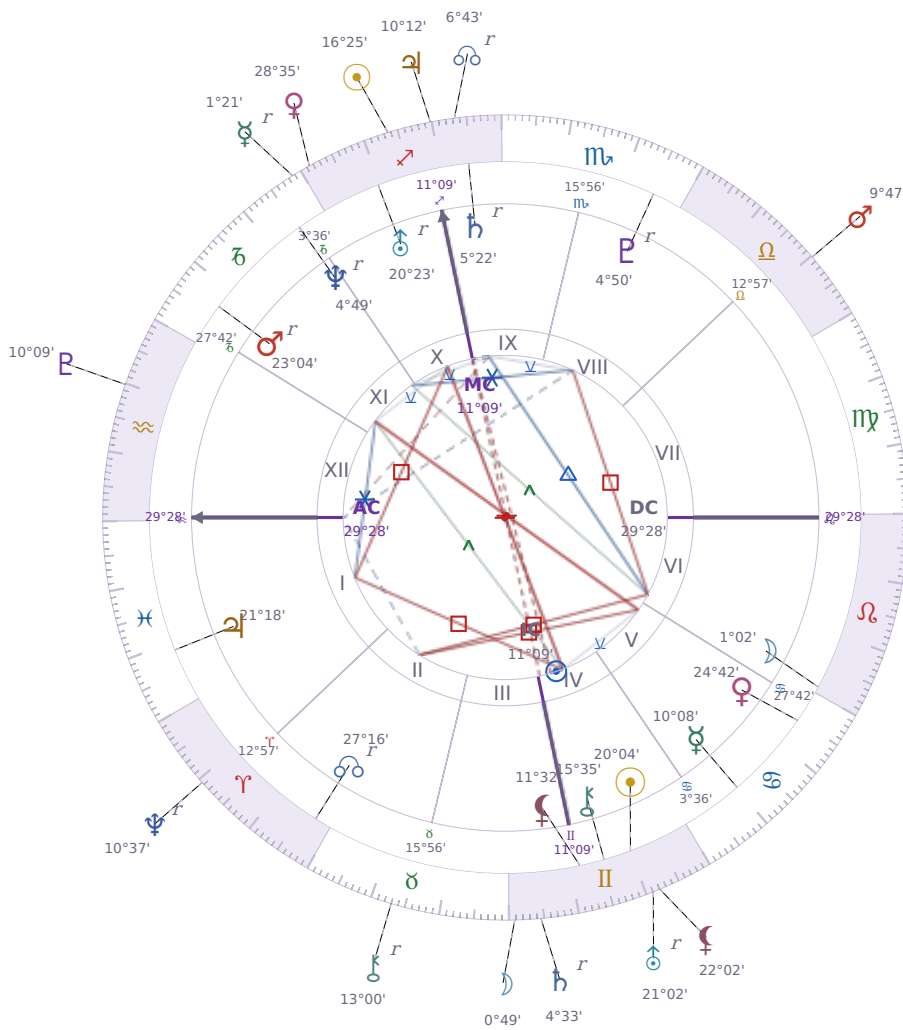

DAILY PERSONAL HOROSCOPE

Shia LaBeouf

American actor (born 1986)

♊ Gemini June 11, 1986 00:14 Los Angeles

Sunday, 8 December 2030

TRANSITS FOR TODAY

☉ Sun	in ♏ Sagittarius	16°25'58"
☾ Moon	in ♊ Gemini	0°49'25"
☿ Mercury	in ♐ Capricorn Rx	1°21'23"
♀ Venus	in ♏ Sagittarius	28°35'46"
♂ Mars	in ♎ Libra	9°47'08"
♃ Jupiter	in ♏ Sagittarius	10°12'05"
♄ Saturn	in ♊ Gemini Rx	4°33'52"

♅ Uranus	in ♊ Gemini	Rx	21°02'44"
♆ Neptune	in ♈ Aries	Rx	10°37'29"
♇ Pluto	in ♒ Aquarius		10°09'23"
♄ Chiron	in ♉ Taurus	Rx	13°00'17"
♁ NNode	in ♐ Sagittarius	Rx	6°43'28"
♁ Lilith	in ♊ Gemini		22°02'45"

KEY TRANSIT FACTORS

♅ Uranus ☐ Square ♃ natal Jupiter ★

Right now you are restless with your current plans and want to scrap them for something completely different, even when things are working reasonably well. You feel **impatient with limits** and may make sudden decisions about money, education, or travel that you have not fully thought through. Over the coming weeks, impulsive moves could create real practical problems that take time to fix.