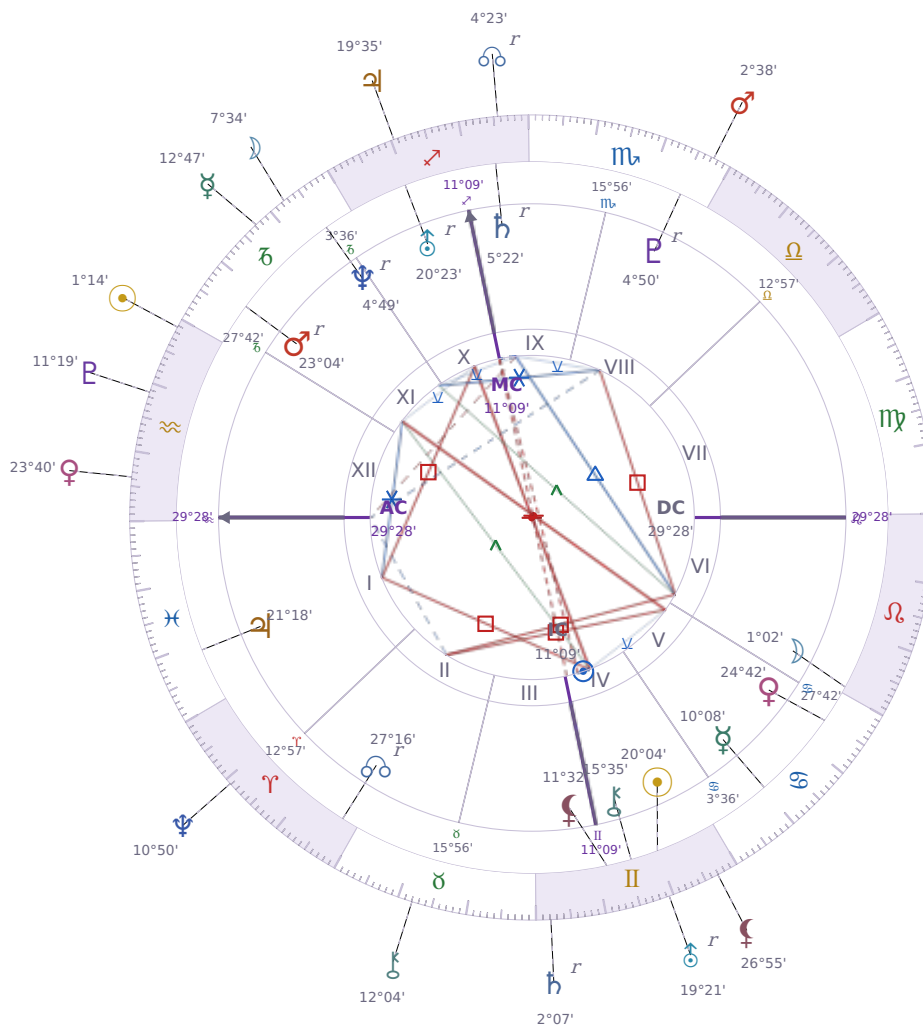

DAILY PERSONAL HOROSCOPE

Shia LaBeouf

American actor (born 1986)

♊ Gemini June 11, 1986 00:14 Los Angeles

Tuesday, 21 January 2031

TRANSITS FOR TODAY

☉ Sun	in ♒ Aquarius	1°14'20"
☾ Moon	in ♑ Capricorn	7°34'11"
☿ Mercury	in ♑ Capricorn	12°47'19"
♀ Venus	in ♒ Aquarius	23°40'35"
♂ Mars	in ♏ Scorpio	2°38'13"
♃ Jupiter	in ♐ Sagittarius	19°35'03"
♄ Saturn	in ♊ Gemini Rx	2°07'16"

♅ Uranus	in ♊ Gemini	Rx	19°21'37"
♆ Neptune	in ♈ Aries		10°50'37"
♇ Pluto	in ♒ Aquarius		11°19'23"
♄ Chiron	in ♉ Taurus		12°04'17"
♁ NNode	in ♐ Sagittarius	Rx	4°23'42"
♁ Lilith	in ♊ Gemini		26°55'31"

NATAL PLANETS