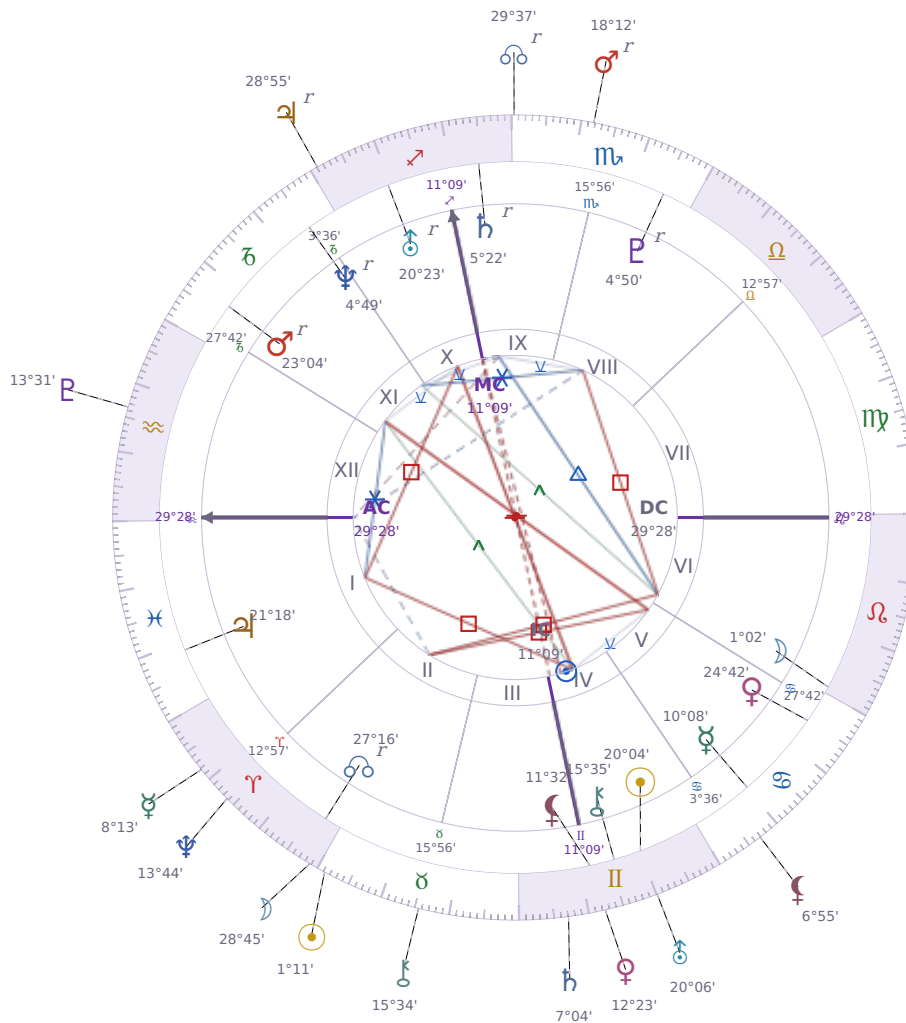

DAILY PERSONAL HOROSCOPE

Shia LaBeouf

American actor (born 1986)

♊ Gemini June 11, 1986 00:14 Los Angeles

Monday, 21 April 2031

TRANSITS FOR TODAY

☉ Sun	in ♉ Taurus	1°11'59"
☾ Moon	in ♈ Aries	28°45'54"
☿ Mercury	in ♈ Aries	8°13'41"
♀ Venus	in ♊ Gemini	12°23'04"
♂ Mars	in ♏ Scorpio Rx	18°12'07"
♃ Jupiter	in ♐ Sagittarius Rx	28°55'45"
♄ Saturn	in ♊ Gemini	7°04'08"