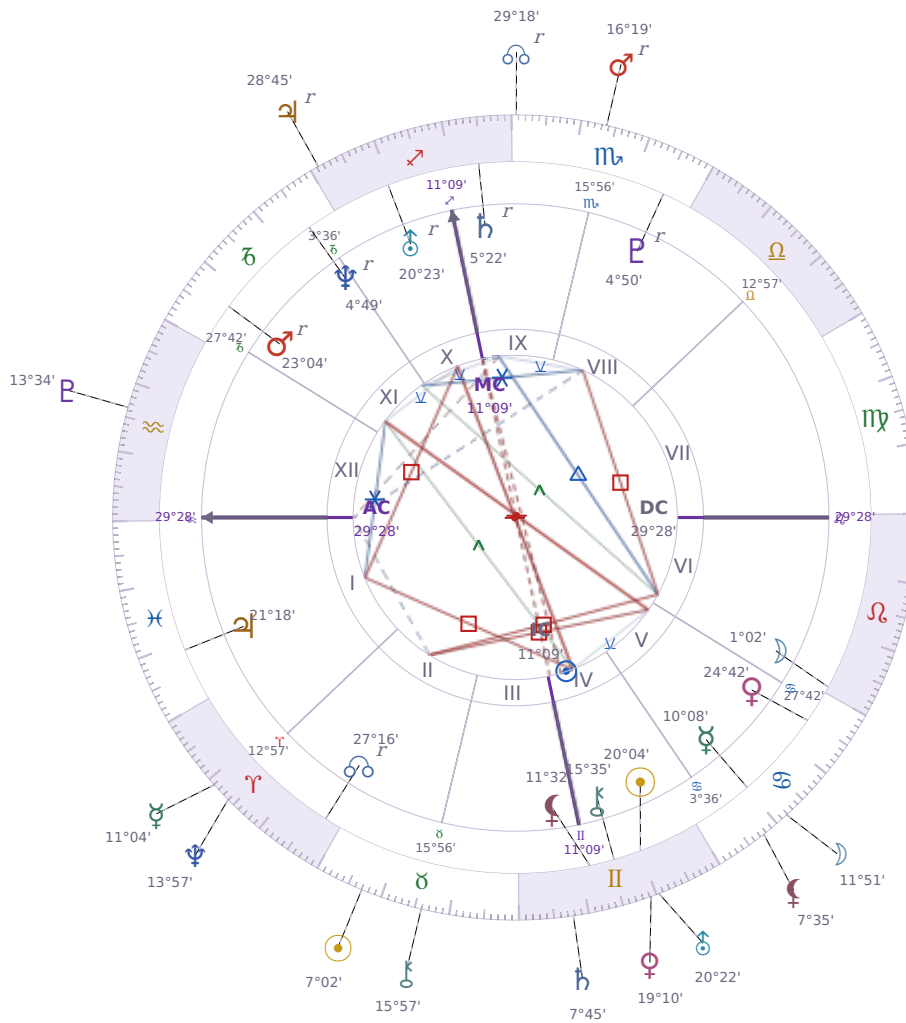

## DAILY PERSONAL HOROSCOPE

### Shia LaBeouf

American actor (born 1986)

♊ Gemini June 11, 1986 00:14 Los Angeles

**Sunday, 27 April 2031**

### TRANSITS FOR TODAY

☉ Sun	in ♉ Taurus	7°02'54"
☾ Moon	in ♋ Cancer	11°51'19"
☿ Mercury	in ♈ Aries	11°04'09"
♀ Venus	in ♊ Gemini	19°10'45"
♂ Mars	in ♏ Scorpio Rx	16°19'34"
♃ Jupiter	in ♐ Sagittarius Rx	28°45'36"
♄ Saturn	in ♊ Gemini	7°45'54"