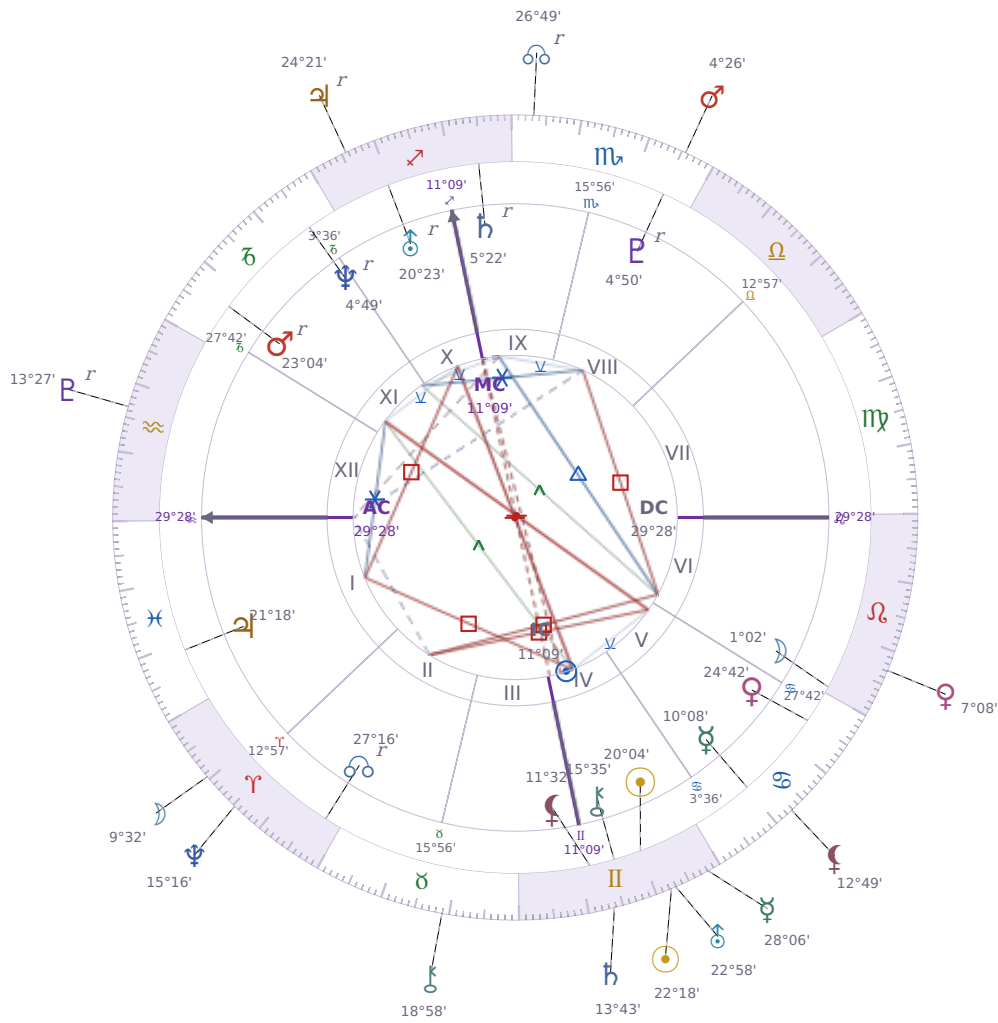

DAILY PERSONAL HOROSCOPE

Shia LaBeouf

American actor (born 1986)

♊ Gemini June 11, 1986 00:14 Los Angeles

Friday, 13 June 2031

TRANSITS FOR TODAY

☉ Sun	in ♊ Gemini	22°18'26"
☾ Moon	in ♈ Aries	9°32'39"
☿ Mercury	in ♊ Gemini	28°06'33"
♀ Venus	in ♌ Leo	7°08'00"
♂ Mars	in ♏ Scorpio	4°26'17"
♃ Jupiter	in ♐ Sagittarius Rx	24°21'12"
♄ Saturn	in ♊ Gemini	13°43'43"

♅ Uranus	in ♊ Gemini	22°58'10"
♆ Neptune	in ♈ Aries	15°16'58"
♇ Pluto	in ♒ Aquarius Rx	13°27'41"
♁ Chiron	in ♉ Taurus	18°58'28"
♁ NNode	in ♏ Scorpio Rx	26°49'18"
♁ Lilith	in ♋ Cancer	12°49'17"

NATAL PLANETS