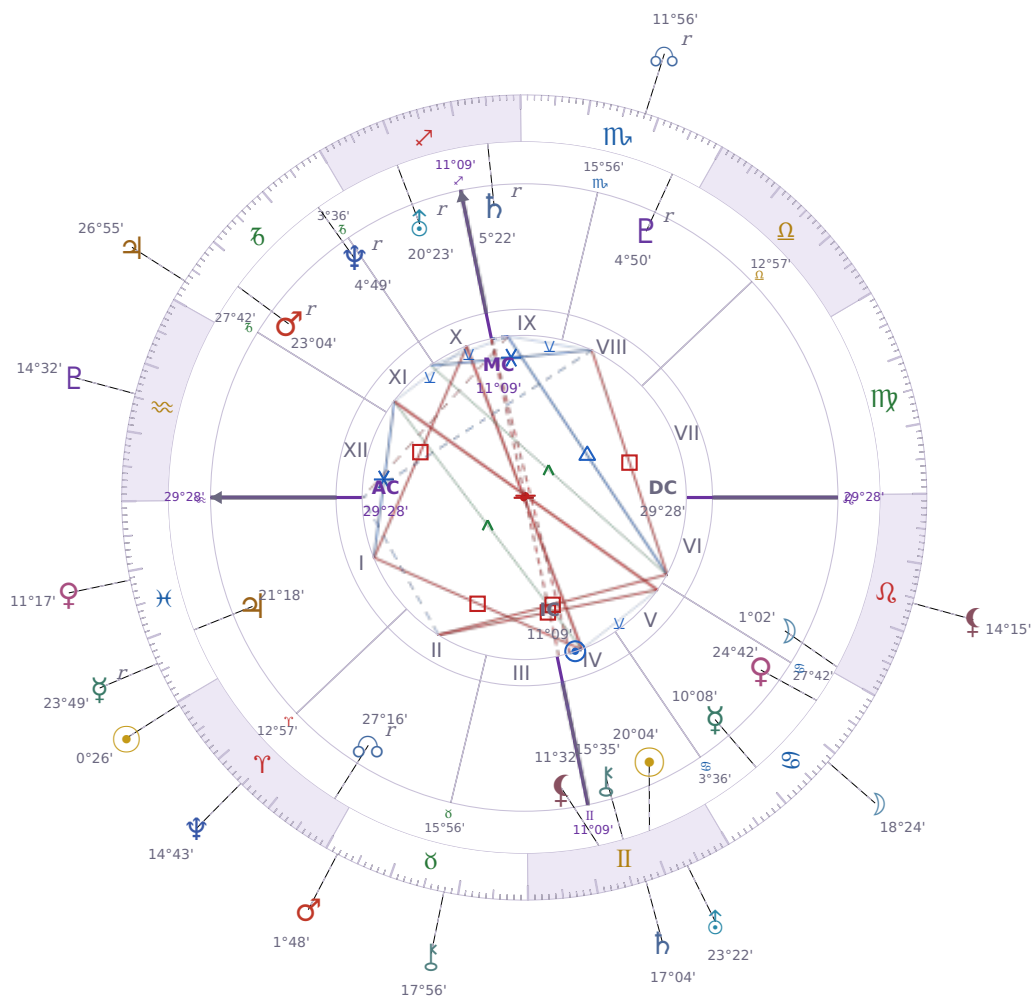

DAILY PERSONAL HOROSCOPE

Shia LaBeouf

American actor (born 1986)

♊ Gemini June 11, 1986 00:14 Los Angeles

Saturday, 20 March 2023

TRANSITS FOR TODAY

☉ Sun	in ♈ Aries	0°26'25"
☾ Moon	in ♋ Cancer	18°24'40"
☿ Mercury	in ♋ Pisces Rx	23°49'28"
♀ Venus	in ♋ Pisces	11°17'41"
♂ Mars	in ♉ Taurus	1°48'33"
♃ Jupiter	in ♎ Capricorn	26°56'00"
♄ Saturn	in ♊ Gemini	17°04'30"

KEY DATE

☉ Sun enters ♈ Aries

Sun in *Aries* brings **direct energy** that makes people more willing to **speak up** and take action without overthinking. At work and in relationships, you'll notice others become **more competitive** and eager to **push forward** with new projects or ideas, sometimes stepping on toes in the rush. This transit typically lasts about four weeks and leaves people feeling **impatient with delays**, so projects that moved slowly before now either speed up or hit friction with people who want faster results.

KEY TRANSIT FACTORS

♅ Uranus ☐ Square ♃ natal Jupiter ★

Right now you are restless with your current plans and want to scrap them for something completely different, even when things are working reasonably well. You feel **impatient with limits** and may make sudden decisions about money, education, or travel that you have not fully thought through. Over the coming weeks, impulsive moves could create real practical problems that take time to fix.