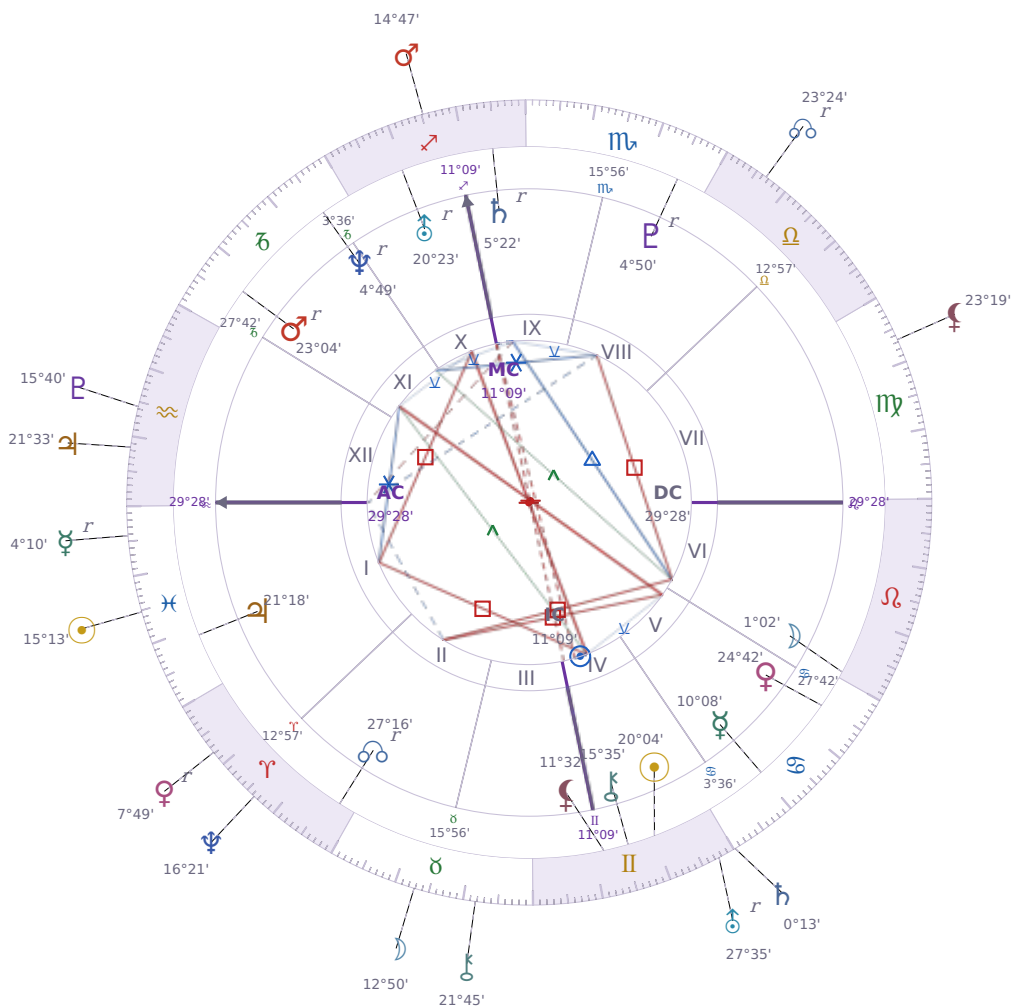

## DAILY PERSONAL HOROSCOPE

### Shia LaBeouf

American actor (born 1986)

♊ Gemini June 11, 1986 00:14 Los Angeles

**Saturday, 5 March 2023**