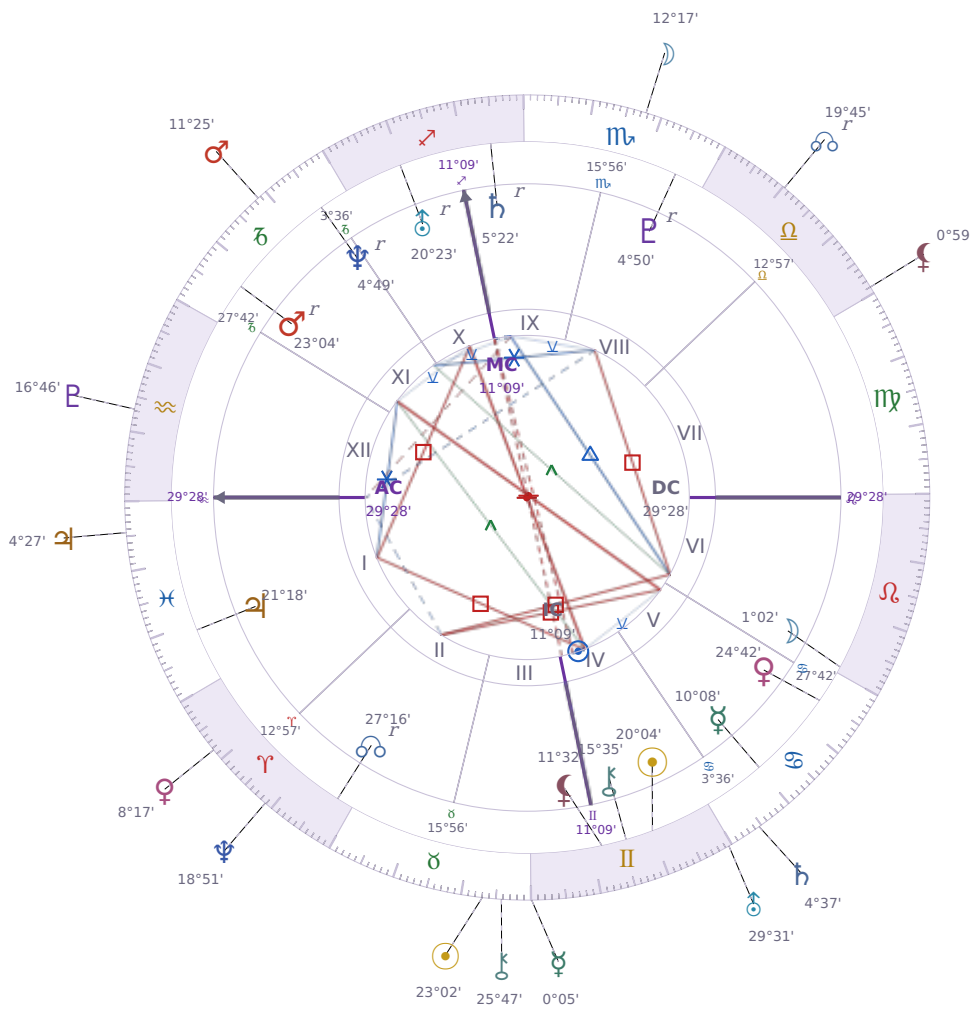

DAILY PERSONAL HOROSCOPE

## Shia LaBeouf

American actor (born 1986)

♊ Gemini June 11, 1986 00:14 Los Angeles

**Friday, 13 May 2033**

TRANSITS FOR TODAY

☉ Sun	in ♉ Taurus	23°02'52"
☾ Moon	in ♏ Scorpio	12°17'00"
☿ Mercury	in ♊ Gemini	0°05'35"
♀ Venus	in ♈ Aries	8°17'17"
♂ Mars	in ♑ Capricorn	11°25'03"
♃ Jupiter	in ♓ Pisces	4°27'21"
♄ Saturn	in ♋ Cancer	4°37'58"

♅ Uranus	in ♊ Gemini	29°31'28"
♆ Neptune	in ♈ Aries	18°51'12"
♇ Pluto	in ♒ Aquarius	16°46'12"
♁ Chiron	in ♉ Taurus	25°47'16"
♊ NNode	in ♎ Libra Rx	19°45'05"
♁ Lilith	in ♎ Libra	0°59'14"