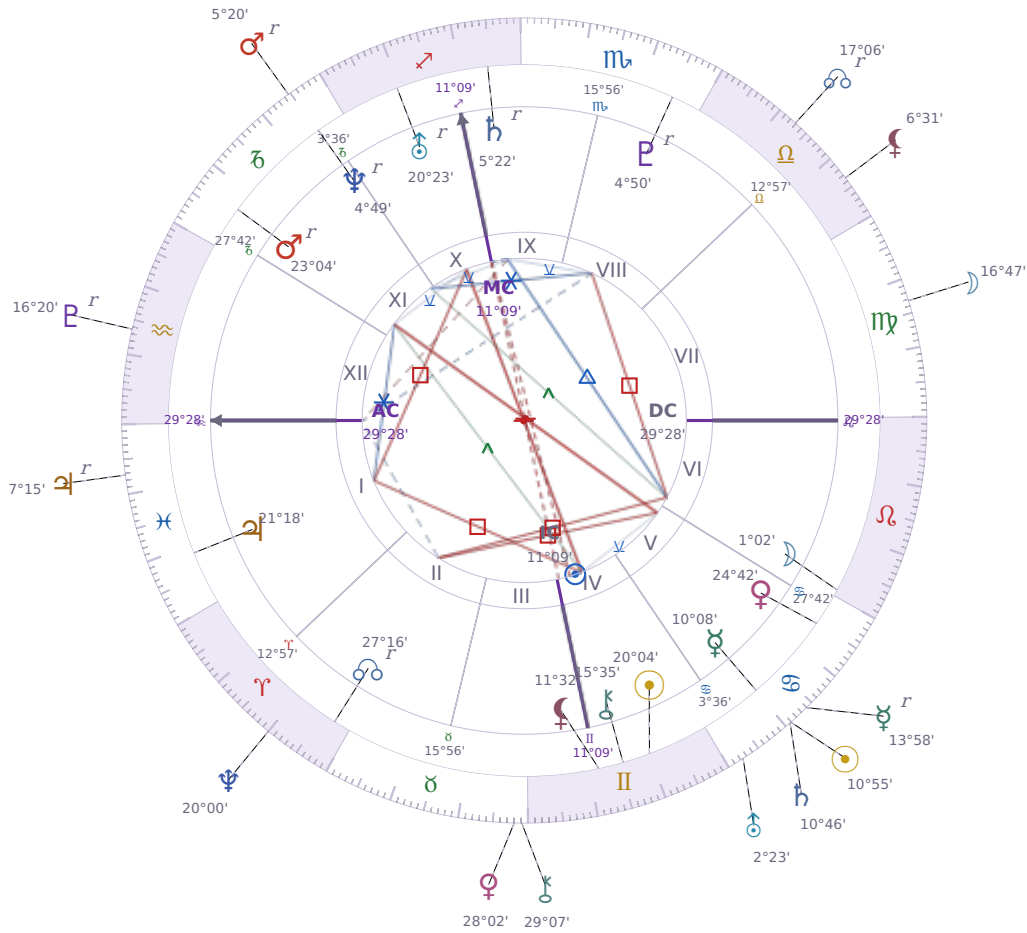

DAILY PERSONAL HOROSCOPE

Shia LaBeouf

American actor (born 1986)

♊ Gemini June 11, 1986 00:14 Los Angeles

Saturday, 2 July 2023

TRANSITS FOR TODAY

☉ Sun	in ♋ Cancer	10°55'53"
☾ Moon	in ♍ Virgo	16°47'15"
☿ Mercury	in ♋ Cancer Rx	13°58'49"
♀ Venus	in ♉ Taurus	28°02'17"
♂ Mars	in ♑ Capricorn Rx	5°20'05"
♃ Jupiter	in ♓ Pisces Rx	7°15'08"
♄ Saturn	in ♋ Cancer	10°46'55"

♅ Uranus	in ♋ Cancer	2°23'29"
♆ Neptune	in ♈ Aries	20°00'06"
♇ Pluto	in ♒ Aquarius Rx	16°20'31"
♁ Chiron	in ♉ Taurus	29°07'00"
♊ NNode	in ♎ Libra Rx	17°06'15"
♁ Lilith	in ♎ Libra	6°31'45"

NATAL PLANETS