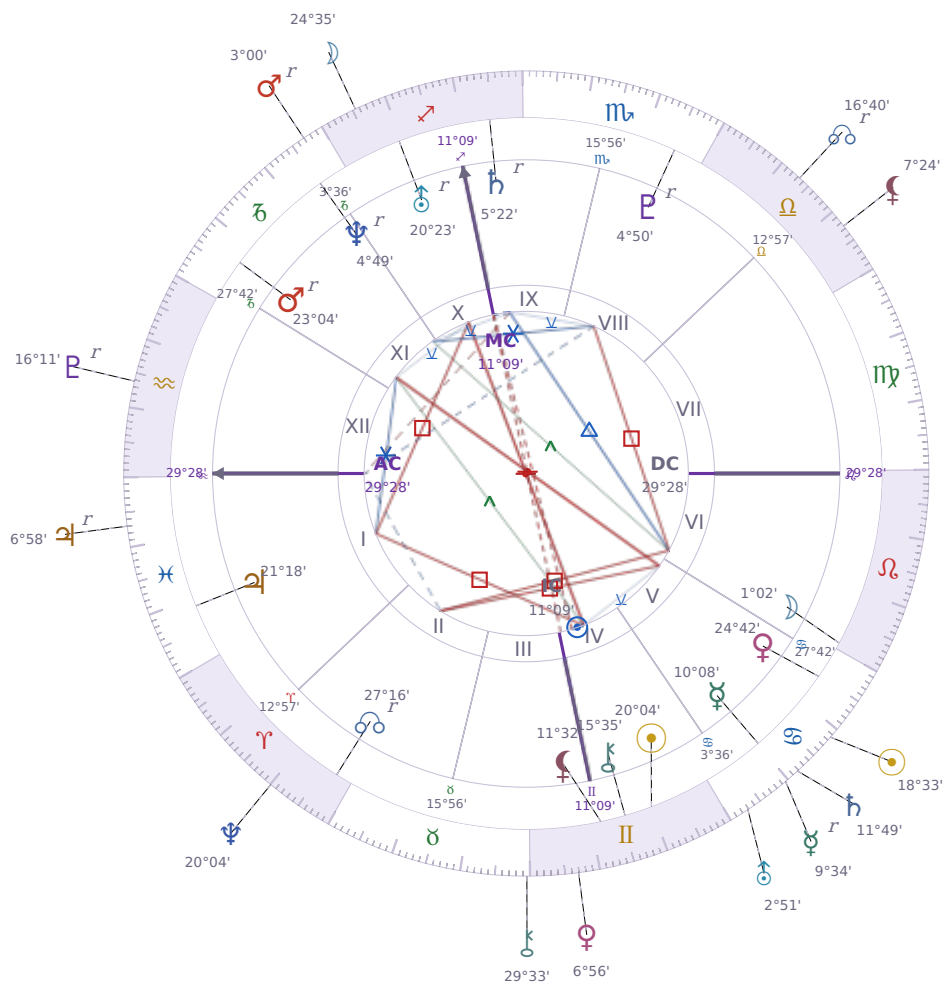

DAILY PERSONAL HOROSCOPE

Shia LaBeouf

American actor (born 1986)

♊ Gemini June 11, 1986 00:14 Los Angeles

Sunday, 10 July 2033

TRANSITS FOR TODAY

☉ Sun	in ♋ Cancer	18°33'29"
☾ Moon	in ♏ Sagittarius	24°35'29"
☿ Mercury	in ♋ Cancer Rx	9°34'15"
♀ Venus	in ♊ Gemini	6°56'08"
♂ Mars	in ♑ Capricorn Rx	3°00'57"
♃ Jupiter	in ♓ Pisces Rx	6°58'48"
♄ Saturn	in ♋ Cancer	11°49'17"

♅ Uranus	in ♋ Cancer	2°51'44"
♆ Neptune	in ♈ Aries	20°04'30"
♇ Pluto	in ♒ Aquarius Rx	16°11'39"
♁ Chiron	in ♉ Taurus	29°33'18"
♁ NNode	in ♎ Libra Rx	16°40'50"
♁ Lilith	in ♎ Libra	7°24'55"

NATAL PLANETS