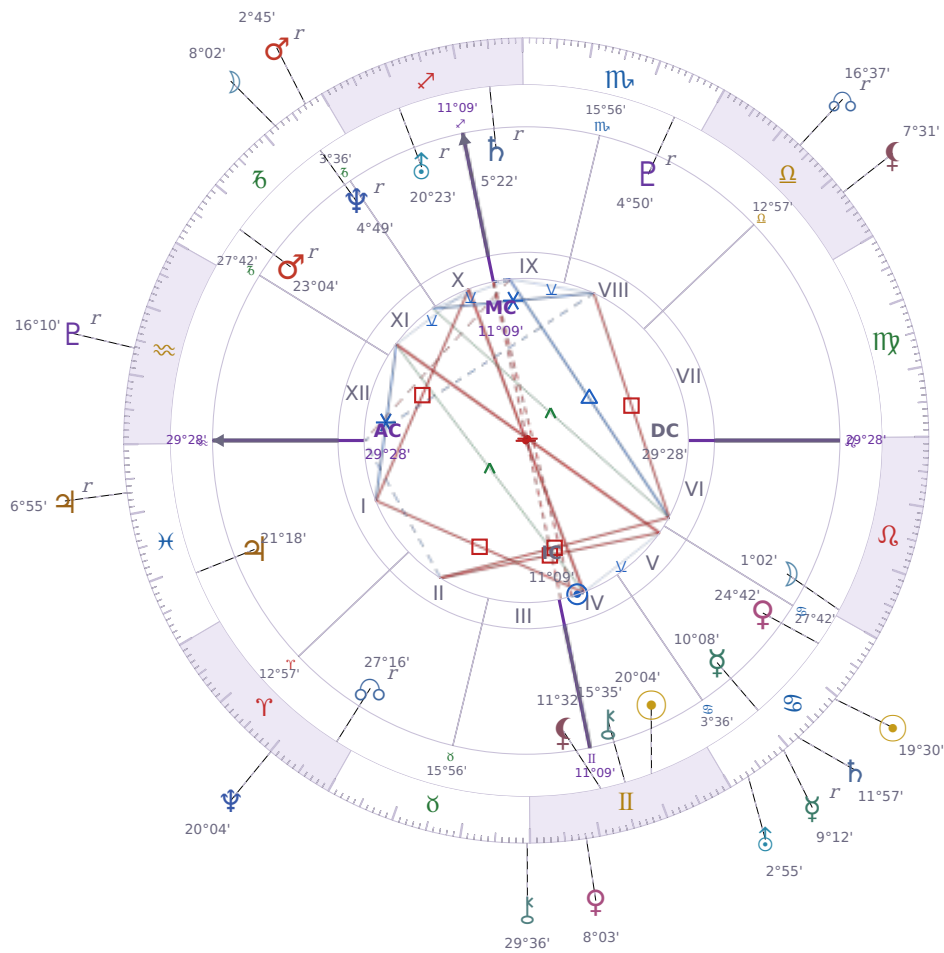

DAILY PERSONAL HOROSCOPE

Shia LaBeouf

American actor (born 1986)

♊ Gemini June 11, 1986 00:14 Los Angeles

Monday, 11 July 2023

TRANSITS FOR TODAY

☉ Sun	in ♋ Cancer	19°30'41"
☾ Moon	in ♑ Capricorn	8°02'35"
☿ Mercury	in ♋ Cancer Rx	9°12'31"
♀ Venus	in ♊ Gemini	8°03'29"
♂ Mars	in ♑ Capricorn Rx	2°45'12"
♃ Jupiter	in ♓ Pisces Rx	6°55'55"
♄ Saturn	in ♋ Cancer	11°57'03"

♅ Uranus	in ♋ Cancer	2°55'13"
♆ Neptune	in ♈ Aries	20°04'54"
♇ Pluto	in ♒ Aquarius Rx	16°10'29"
♁ Chiron	in ♉ Taurus	29°36'25"
♁ NNode	in ♎ Libra Rx	16°37'39"
♁ Lilith	in ♎ Libra	7°31'34"

NATAL PLANETS