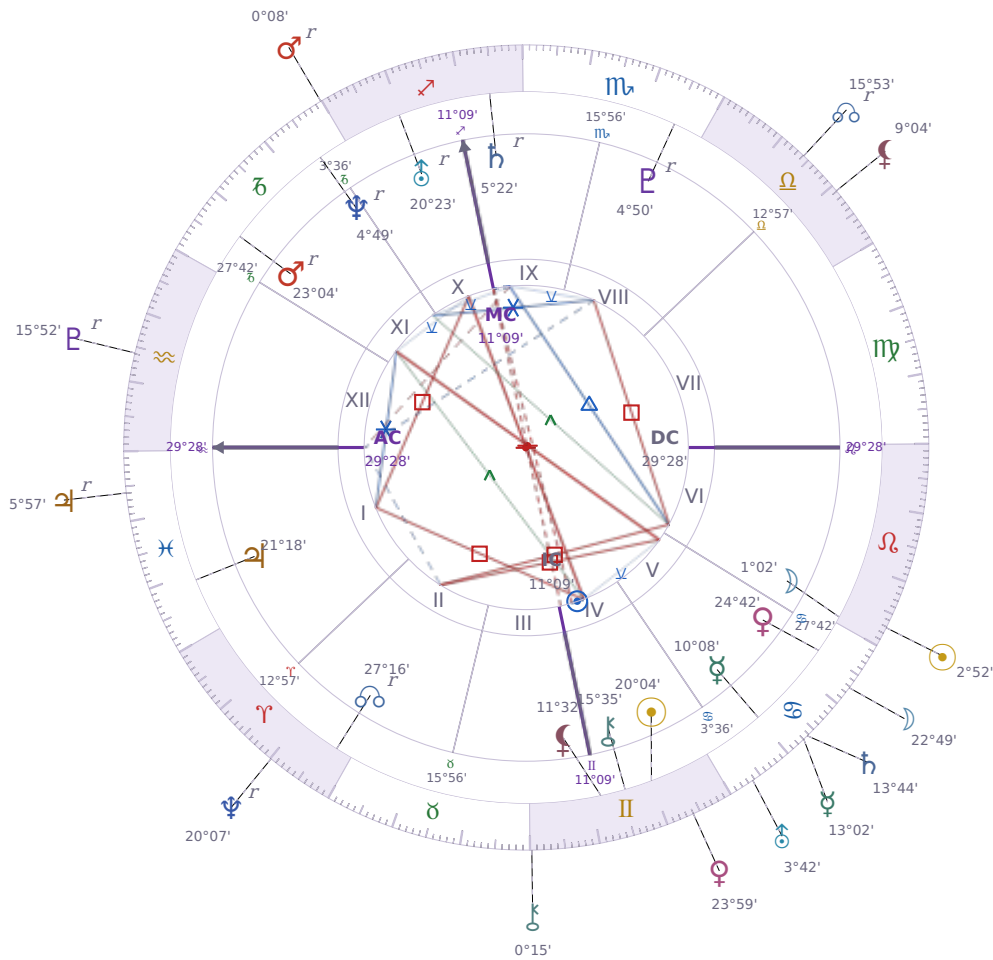

DAILY PERSONAL HOROSCOPE

Shia LaBeouf

American actor (born 1986)

♊ Gemini June 11, 1986 00:14 Los Angeles

Monday, 25 July 2033

TRANSITS FOR TODAY

☉ Sun	in ♌ Leo	2°52'15"
☾ Moon	in ♋ Cancer	22°49'17"
☿ Mercury	in ♋ Cancer	13°02'28"
♀ Venus	in ♊ Gemini	23°59'08"
♂ Mars	in ♐ Capricorn Rx	0°08'59"
♃ Jupiter	in ♓ Pisces Rx	5°57'06"
♄ Saturn	in ♋ Cancer	13°44'22"